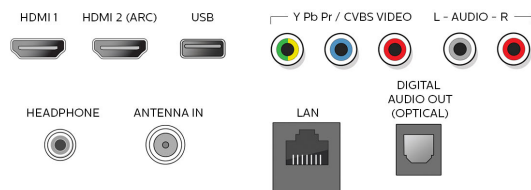

- Aerial Input: 75 ohm F-type
- TV system: ATSC, NTSC
- Video Playback: NTSC
- Tuner bands: UHF, VHF

Connectivity

- AV 1: CVBS/YPbPr, Shared audio L/R in
- HDMI 1: HDMI, Shared audio L/R in
- HDMI 2: Shared audio L/R in, HDMI (Audio Return Channel)
- Audio Output - Digital: Optical (TOSLINK)
- USB: USB
- Other connections: Ethernet, Headphone out, Wireless LAN 802.11n
- EasyLink (HDMI-CEC): One touch play, Power status, System info (menu language), Remote control pass-through, System audio control, System standby

Power

- Ambient temperature: 5°C to 40°C (41°F to 104°F)
- Mains power: 120V/60Hz
- Power consumption: 50 W
- Standby power consumption: < 0.5 W

Dimensions

- Set dimensions in inch (W x H x D): 28.8 x 17.5 x 3.4 inch
- Product weight (lb): 9.8 lb
- Set dimensions with stand in inch (W x H x D): 28.8 x 18.7 x 7.3 inch
- Product weight (+stand) (lb): 10.0 lb

- Box dimensions in inch (W x H x D): 32.8 x 19.5 x 5.2 inch
- Weight incl. Packaging (lb): 12.5 lb
- VESA wall mount compatible: 200 x 100 mm

Accessories

- Included accessories: Table top stand, Quick start guide, User Manual, Remote Control, Batteries for remote control, Screws

Network Services

- NetTV Apps: Netflix, Vudu, YouTube, Pandora, Cinema Now, Hotlist, Samba, Xumo
- Network Features: Home Network

Connections

Rear

Issue date 2017-05-01

Version: 3.0.1

12 NC: 8670 001 43174
UPC: 6 09585 25061 1