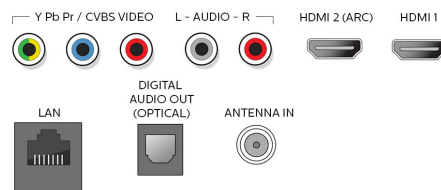

Tuner/Reception/Transmission

- Aerial Input: 75 ohm F-type
- TV system: ATSC, NTSC
- Video Playback: NTSC
- Tuner bands: UHF, VHF

Connectivity

- AV 1: Shared audio L/R in, CVBS/YPbPr
- Audio Output - Digital: Optical (TOSLINK)
- Other connections: Ethernet, Headphone out, Wireless LAN 802.11ac MIMO
- USB: USB
- HDMI 1: Shared audio L/R in, HDMI
- HDMI 2: Shared audio L/R in, HDMI (Audio Return Channel)
- HDMI 3: HDMI, Shared audio L/R in
- EasyLink (HDMI-CEC): One touch play, Power status, System info (menu language), Remote control pass-through, System audio control, System standby

Power

- Ambient temperature: 5°C to 40°C (41°F to 104°F)
- Mains power: 120V/60Hz
- Power consumption: 125 W
- Standby power consumption: < 0.5W

Dimensions

- Set dimensions in inch (W x H x D):

- 44.2 x 26.1 x 3.5 inch
- Product weight (lb): 21.6 lb
- Set dimensions with stand in inch (W x H x D): 44.2 x 27.6 x 9.0 inch
- Product weight (+stand) (lb): 22.3 lb
- Box dimensions in inch (W x H x D): 51.2 x 29.4 x 6.4 inch
- Weight incl. Packaging (lb): 29.8 lb
- VESA wall mount compatible: 300 x 200 mm

Accessories

- Included accessories: Table top stand, Quick start guide, User Manual, Remote Control, Batteries for remote control, Screws
- Power cord: 59.05 inch

Network Services

- NetTV Apps: Netflix, Pandora, Vudu, YouTube, Hotlist, Samba, Xumo, Cinema Now
- Network Features: Home Network, Wireless Screencasting

Connections

Side

Rear

Issue date 2017-04-22

Version: 4.0.1

12 NC: 8670 001 41927
UPC: 6 09585 25043 7

© 2017 Koninklijke Philips N.V.
All Rights reserved.

Specifications are subject to change without notice.
Trademarks are the property of Koninklijke Philips N.V.
or their respective owners.

www.philips.com