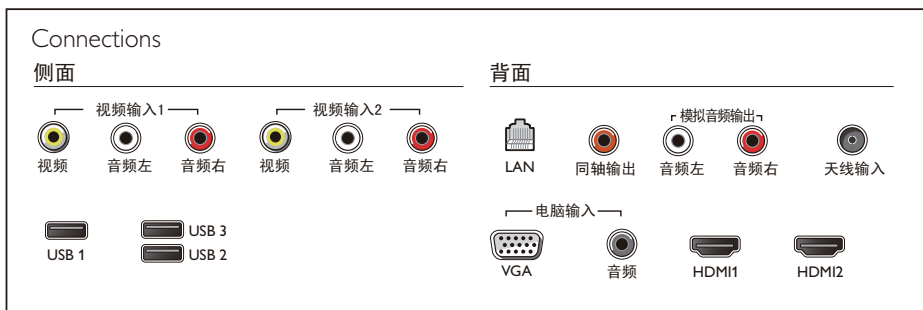

Highlights

LED TV

With LED backlight you can enjoy low power consumption and beautiful lines combined with high brightness, incredible contrast and vibrant colors.

Pixel Precise HD

Pixel Precise HD optimizes picture quality to deliver fluid, yet sharp moving images with beautiful contrast, detail and depth. With deeper blacks, brighter whites and the most vivid, brilliant colors with natural, lifelike skin tones, you'll enjoy a viewing experience like you were there.

Two HDMI inputs with Easylink

Avoid cable clutter with a single HDMI cable to carry both picture and audio signals from your devices to your TV. HDMI uses uncompressed signals, ensuring the highest quality from source to screen. Together with Philips Easylink, you'll need only one remote control to perform most operations on your TV, DVD, Blu-ray, set top box or home theatre system.

USB (photos, music, video)

Share the fun. Connect your USB memory-stick, digital camera, mp3 player or other multimedia device to the USB port on your TV to enjoy photos, videos and music with the easy to use onscreen content browser.

Smart TV

Discover a Smarter experience that lies beyond traditional TV. Rent and stream movies, videos or games from online video stores. Watch catch-up TV from your favorite channels and enjoy a growing selection of online apps with Smart TV.

Issue date 2016-11-23

Version: 4.0.5

12 NC: 8670 001 36662
EAN: 69 59033 85412 5

© 2016 Koninklijke Philips N.V.
All Rights reserved.

Specifications are subject to change without notice.
Trademarks are the property of Koninklijke Philips N.V.
or their respective owners.

www.philips.com

* EPG and actual visibility (up to 8 days) is country and operator dependent.