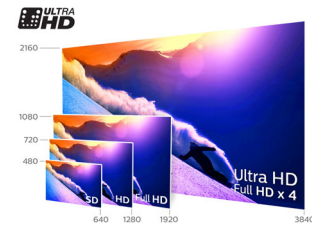

Accessories

- Included accessories: Power cord, Remote Control, Table top stand, Warranty Leaflet, Quick start guide, 2 x AAA Batteries, User Manual

Supported Display Resolution

- Computer inputs on all HDMI: @60Hz, up to 4K Ultra HD 3840x2160
- Video inputs on all HDMI: @ 24, 25, 30, 50, 60Hz, up to 4K Ultra HD 3840x2160p

Multimedia Applications

- Music Playback Formats: AAC, MP3, WMA (v2 up to v9.2)
- Picture Playback Formats: BMP, JPEG, PNG
- Video Playback Formats: Containers: AVI, MKV, H264/MPEG-4 AVC, MPEG-1, MPEG-2, MPEG-4, WMV9/VC1

Smart TV Features

- Ease of Installation: Device connection wizard, Network installation wizard, Settings assistant wizard
- Ease of Use: One-stop Smart Menu button, Onscreen Usermanual
- Firmware upgradeable: Firmware auto upgrade wizard, Firmware upgradeable via USB, Online firmware upgrade
- SmartTV apps*: Open Internet Browser

Highlights

Slim aluminum pinch stands

Every great artwork needs its own easel. And like every great artwork, your new Philips TV needs to be displayed in its rightful manner. Developed specifically for this model by our design team, these slim aluminum pinch stands are a true testament to the lightness and slim construction of this powerful TV series.

4K Ultra HD

Ultra HD TV has four times the resolution of a conventional Full HD TV. With over 8 million pixels and our unique Ultra Resolution Upscaling technology, you'll experience the best possible picture quality. The higher the quality of your original content, the better images and resolution you will be able to experience. Enjoy improved sharpness, increased depth perception, superior contrast, smooth natural motion, and flawless details.

Pixel Plus Ultra HD

Experience 4K Ultra HD sharpness with the Philips Pixel Plus Ultra HD engine. It optimizes picture quality to deliver smooth, fluid images with incredible detail and depth – Enjoy sharper 4K images with brighter whites and blacker blacks every time.

Smart TV

Discover a Smarter experience that lies beyond traditional TV. Rent and stream movies, videos or games from online video stores. Watch catch-up TV from your favorite channels and enjoy a growing selection of online apps such as Youtube.

USB (photos, music, video)

Share the fun. Connect your USB memory-stick, digital camera, mp3 player or other multimedia device to the USB port on your TV to enjoy photos, videos and music with the easy to use onscreen content browser.