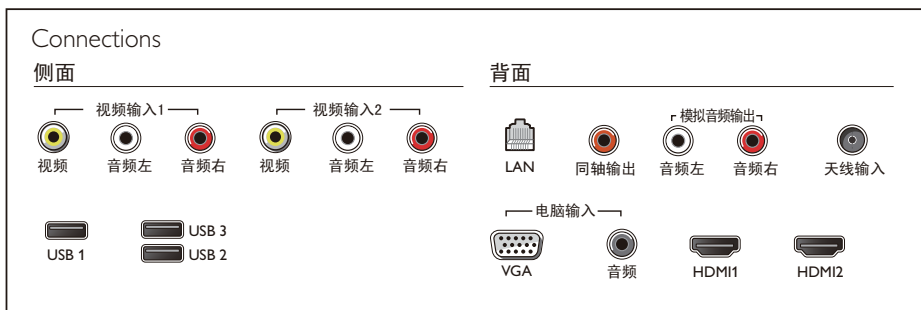

Highlights

Smart TV

Discover a Smarter experience that lies beyond traditional TV. Rent and stream movies, videos or games from online video stores. Watch catch-up TV from your favorite channels and enjoy a growing selection of online apps with Smart TV.

Full HD LED TV

Picture Quality matters. Regular HDTVs deliver quality, but you expect more. Imagine crisp detail paired with high brightness, incredible contrast and realistic colors for a true to life picture.

Two HDMI inputs with Easylink

Avoid cable clutter with a single HDMI cable to carry both picture and audio signals from your devices to your TV. HDMI uses uncompressed signals, ensuring the highest quality from source to screen. Together with Philips Easylink, you'll need only one remote control to perform most operations on your TV, DVD, Blu-ray, set top box or home theatre system.

USB (photos, music, video)

Share the fun. Connect your USB memory-stick, digital camera, mp3 player or other multimedia device to the USB port on your TV to enjoy photos, videos and music with the easy to use onscreen content browser.

Pixel Precise HD

Pixel Precise HD optimizes picture quality to deliver fluid, yet sharp moving images with beautiful contrast, detail and depth. With deeper blacks, brighter whites and the most vivid, brilliant colors with natural, lifelike skin tones, you'll enjoy a viewing experience like you were there.

Issue date 2016-07-30

Version: 5.1.3

12 NC: 8670 001 39483
EAN: 69 59033 85445 3

© 2016 Koninklijke Philips N.V.
All Rights reserved.

Specifications are subject to change without notice.
Trademarks are the property of Koninklijke Philips N.V.
or their respective owners.

www.philips.com

* EPG and actual visibility (up to 8 days) is country and operator dependent.