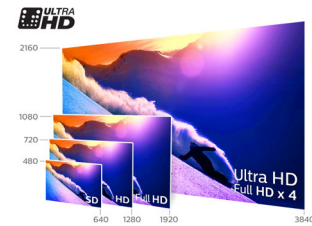

4K Ultra HD

Ultra HD TV has four times the resolution of a conventional Full HD TV. With over 8 million pixels and our unique Ultra Resolution Upscaling technology, you'll experience the best possible picture quality. The higher the quality of your original content, the better images and resolution you will be able to experience. Enjoy improved sharpness, increased depth perception, superior contrast, smooth natural motion, and flawless details.