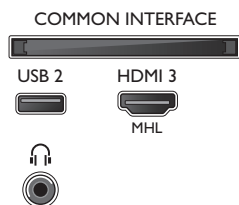

Accessories

- Included accessories: Remote Control, Power cord, Quick start guide, Legal and safety brochure,

Table top stand, 2 x AAA Batteries

Connections

Side

Rear

Bottom

Issue date 2017-10-07