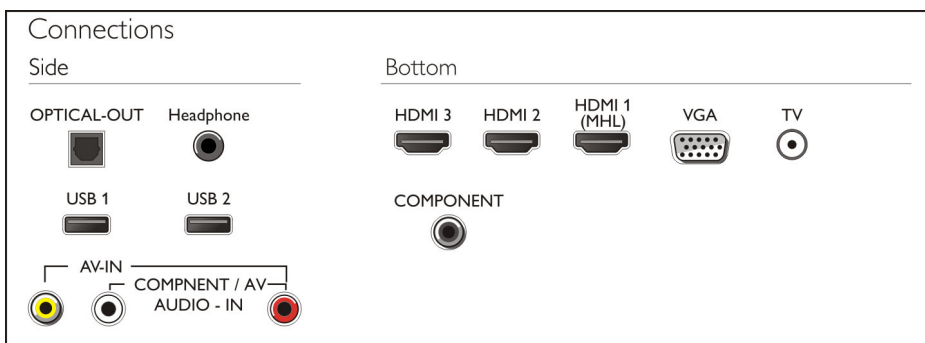

Power

- Mains power: AC 110 - 240 V 50/60Hz
- Ambient temperature: 5 °C to 40 °C
- Standby power consumption: < 0.5 W
- Power Saving Features: Auto switch-off timer
- Off mode power consumption: < 0.5 W

Dimensions

- Box dimensions (W x H x D): 1085 x 667 x 150 mm
- Set dimensions (W x H x D): 969 x 567 x 83 mm
- Set dimensions with stand (W x H x D): 969 x 625 x 226 mm
- Product weight: 7.4 kg
- Product weight (+stand): 7.5 kg
- Weight incl. Packaging: 9.8 kg
- Compatible wall mount: 400 x 200mm

Accessories

- Included accessories: Remote Control, Power cord, Quick start guide, Table top stand, 2 x AAA Batteries, Legal and safety brochure, User Manual

Convenience

- Screen Format Adjustments: 16:9, 4:3, Auto Format, Cinema, Subtitle

Highlights

Three HDMI with Easylink

Avoid cable clutter with a single cable to carry both picture and audio signals from your devices to your TV. HDMI uses uncompressed signals, ensuring the highest quality from source to screen. Together with Philips Easylink, you'll need only one remote control to perform most operations on your TV, DVD, Blu-ray, set top box or home theatre system.

USB (photos, music, video)

Share the fun. Connect your USB memory-stick, digital camera, mp3 player or other multimedia device to the USB port on your TV to enjoy photos, videos and music with the easy to use onscreen content browser.

PC input (VGA)

Use your TV as a monitor. Simply connect using a VGA cable and you are ready to go.

Issue date 2017-09-29

Version: 5.2.1

12 NC: 8670 001 47457
EAN: 87 18863 01373 1

© 2017 Koninklijke Philips N.V.
All Rights reserved.

Specifications are subject to change without notice.
Trademarks are the property of Koninklijke Philips N.V.
or their respective owners.

www.philips.com

* EPG and actual visibility (up to 8 days) is country and operator dependent.
* The TV supports DVB reception for 'Free to air' broadcast. Specific DVB operators may not be supported. An up to date list can be found in the FAQ section of the Philips support website. For some operators Conditional Access and subscription are required. Contact your operator for more information.
* (Philips) only compatible with specific Philips player device.