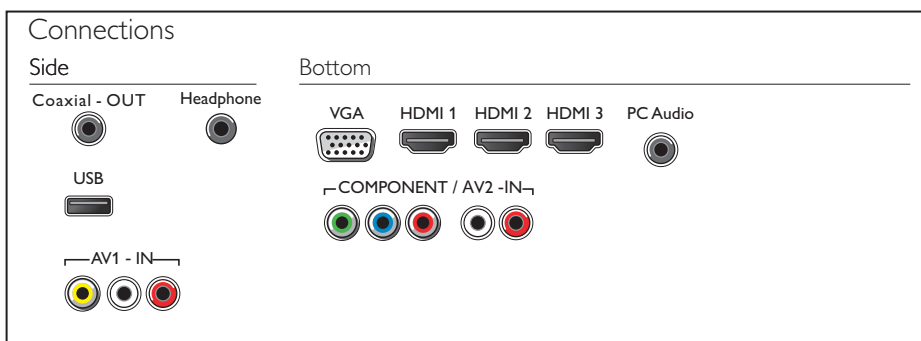

- Computer inputs: up to 1920x1080 @ 60Hz
- Video inputs: 24, 25, 30, 50, 60 Hz, up to 1920x1080p

Tuner/Reception/Transmission

- MPEG Support: MPEG2, MPEG4
- Video Playback: NTSC, PAL, SECAM

Power

- Mains power: AC 110 - 240V 50/60 Hz
- Ambient temperature: 5 °C to 35 °C
- Standby power consumption: < 0.5 W
- Off mode power consumption: < 0.5 W
- Power Saving Features: Auto switch-off timer, Eco mode, Picture mute (for radio)

Dimensions

- Box dimensions (W x H x D): 1285 x 770 x 175 mm
- Set dimensions (W x H x D): 1127 x 650.3 x 71 mm
- Set dimensions with stand (W x H x D): 1127 x 709.4 x 260 mm
- Product weight: 15 kg
- Product weight (+stand): 18 kg
- VESA wall mount compatible: 400 x 300 mm

Accessories

- Included accessories: Remote Control, Table top stand, Power cord, Quick start guide, Legal and safety brochure, Warranty Leaflet

Highlights

Digital Crystal Clear

For natural looking pictures from any source, Philips created Digital Crystal Clear. Because whether you indulge in your favorite soap, the news, or have friends over to watch a video—you'll enjoy it all in optimal contrast, color and sharpness.

100Hz Perfect Motion Rate

Perfect Motion Rate combines Philips display technology and advanced video processing techniques to improve the quality of each picture frame. So whether you like gaming, fast paced sporting events or action films, you'll experience the ultimate in sharpness and smooth moving images.

Issue date 2017-09-06

Version: 7.1.1

12 NC: 8670 001 30842
EAN: 87 18863 00629 0

© 2017 Koninklijke Philips N.V.
All Rights reserved.

Specifications are subject to change without notice.
Trademarks are the property of Koninklijke Philips N.V.
or their respective owners.

www.philips.com

* EPG and actual visibility (up to 8 days) is country and operator dependent.
* (Philips) only compatible with specific Philips player device.