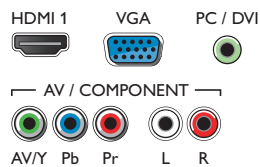

PC input (VGA)

Use your TV as a monitor. Simply connect using a VGA cable and you are ready to go.

Pixel Plus Ultra HD

Experience 4K Ultra HD sharpness with the Philips Pixel Plus Ultra HD engine. It optimizes picture quality to deliver smooth, fluid images with incredible detail and depth – Enjoy sharper 4K images with brighter whites and blacker blacks every time.

Connections

Side

Rear

Issue date 2017-08-16

Version: 1.2.2

12 NC: 8670 001 38667
EAN: 87 18863 00958 1

© 2017 Koninklijke Philips N.V.
All Rights reserved.

Specifications are subject to change without notice.
Trademarks are the property of Koninklijke Philips N.V.
or their respective owners.