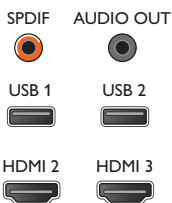

Connections

Side