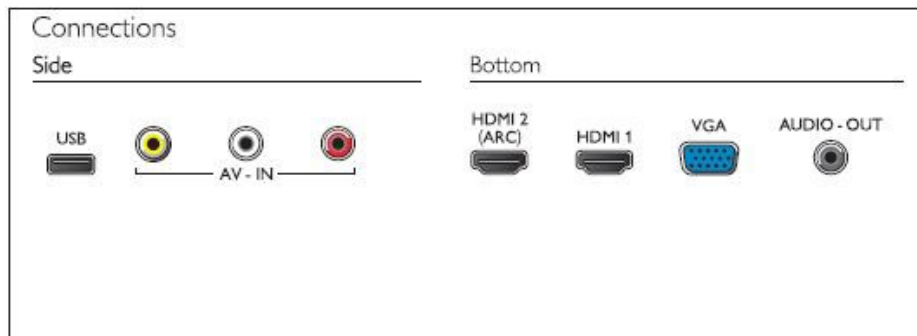

Power

- Standby power consumption: <0.5 W
- Mains power: 100 ~ 240 VAC, 50 ~ 60 Hz
- Energy Label Class: A
- Eu Energy Label power: 36 W
- Annual energy consumption: 52 kW · h

Dimensions

- Set dimensions (W x H x D): 732 x 432 x 76 mm
- Set dimensions with stand (W x H x D): 732 x 492 x 183 mm
- Box dimensions (W x H x D): 835 x 514 x 140 mm
- Product weight: 3.9 kg
- Set weight: 3.9 kg
- Weight incl. Packaging: 5.3 kg
- VESA Mount: 100 x 100mm

Highlights

Compact and slim design

This design style emphasizes a slim, compact look that saves space and fits in anywhere.

HDMI ready

HDMI-ready

Enjoy crisp colorful images and audio with simple one-cable connection. An HDMI-ready device has all the required hardware to accept High-Definition Multimedia Interface (HDMI) input. An HDMI cable enables high-quality smooth digital video (up to 4K/ UHD resolution at 60 Hz) and audio all transmitted over a single cable from a PC or any number of AV sources (including set-top boxes, DVD players, A/V receivers and video cameras).