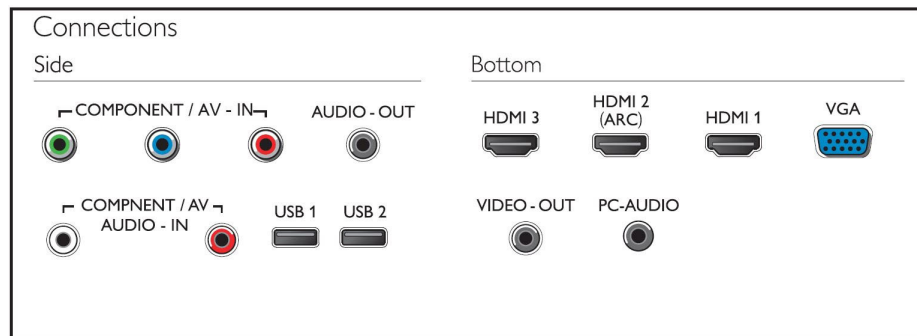

## Compact and slim design

This design style emphasizes a slim, compact look that saves space and fits in anywhere.

## HDMI ready

HDMI-ready

Enjoy crisp colorful images and audio with simple one-cable connection. An HDMI-ready device has all the required hardware to accept High-Definition Multimedia Interface (HDMI) input. An HDMI cable enables high-quality smooth digital video (up to 4K/ UHD resolution at 60 Hz) and audio all transmitted over a single cable from a PC or any number of AV sources (including set-top boxes, DVD players, A/V receivers and video cameras).