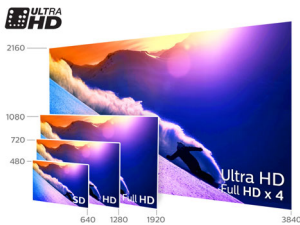

The right features presented elegantly

- Ultra Slim lines for a refined profile

Passionate about Picture Quality

- 4K Ultra HD is unlike any resolution you've ever seen before
- Discover Ultra HD Picture Quality with Pixel Plus Ultra HD
- Micro Dimming optimizes the contrast on your TV

4K Ultra HD

Ultra HD TV has four times the resolution of a conventional Full HD TV. With over 8 million pixels and our unique Ultra Resolution

Upscaling technology, you'll experience the best possible picture quality. The higher the quality of your original content, the better images and resolution you will be able to experience. Enjoy improved sharpness, increased depth perception, superior contrast, smooth natural motion, and flawless details.

Specifications

Picture/Display

- Display: 4K Ultra HD LED
- Panel resolution: 3840x2160
- Aspect ratio: 16:9
- Brightness: 350 cd/m²
- Picture enhancement: Pixel Plus Ultra HD, Micro Dimming

Smart TV Features