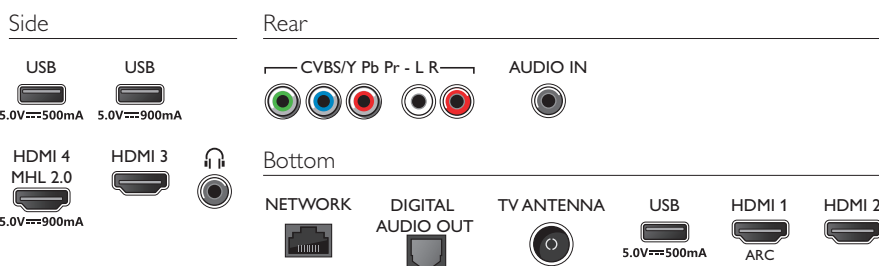

Supported Display Resolution

- Computer inputs on HDMI1/2: up to FHD 1920x1080 @60Hz, up to 4K UHD 3840x2160 @30Hz
- Computer inputs on HDMI3/4: up to 4K UHD 3840x2160 @60Hz
- Video inputs on HDMI1/2: up to 4K UHD 3840x2160 @30Hz, up to FHD 1920x1080 @ 60Hz
- Video inputs on HDMI3/4: up to 4K UHD 3840x2160 @60Hz

Tuner/Reception/Transmission

- Digital TV: DVB-T/T2
- MPEG Support: MPEG2, MPEG4
- Video Playback: NTSC, PAL, SECAM
- TV Program guide*: 8 day Electronic Program Guide
- Signal strength indication
- Teletext: 1000 page Hypertext
- HEVC support

Power

- Mains power: AC 110-240V +/-
- Ambient temperature: 5 °C to 35 °C
- Standby power consumption: <0.5W
- Power Saving Features: Auto switch-off timer, Picture mute (for radio), Eco mode

Dimensions

- Box dimensions (W x H x D): 1219 x 744 x 154 mm
- Set dimensions (W x H x D): 1129.54 x 656.45 x 83.17 mm
- Set dimensions with stand (W x H x D): 1129.54 x 717.72 x 259.18 mm
- Product weight: 12.8 kg
- Product weight (+stand): 13.1 kg
- Weight incl. Packaging: tbc kg
- VESA wall mount compatible: 200 x 200 mm

Accessories

- Included accessories: Remote Control, Power cord, Quick start guide, Legal and safety brochure, Table top stand, 2 x AAA Batteries

Connections

Issue date 2017-07-18

Version: 8.0.1

12 NC: 8670 001 45436
EAN: 87 18863 01256 7

© 2017 Koninklijke Philips N.V.
All Rights reserved.

Specifications are subject to change without notice.
Trademarks are the property of Koninklijke Philips N.V.
or their respective owners.

www.philips.com

* EPG and actual visibility (up to 8 days) is country and operator dependent.

* Energy consumption in kWh per year, based on the power consumption of the television operating 4 hours per day for 365 days. The actual energy consumption will depend on how the television is used.

* The TV supports DVB reception for 'Free to air' broadcast. Specific DVB operators may not be supported. An up to date list can be found in the FAQ section of the Philips support website. For some operators Conditional Access and subscription are required. Contact your operator for more information.

* (Philips) only compatible with specific Philips player device.

* Philips TV Remote app and related functionalities vary per TV model, operator, and country, as well as smart device model and OS. For more details please visit: www.philips.com/TVRemoteapp.

* Smart TV app offerings vary per TV model and country. For more details please visit: www.philips.com/smarttv.

* USB recording for digital channels only, recordings may be limited by broadcast copy protection (C+). Country and channel restrictions may apply.

* Compatibility depends on Wifi Miracast certification & Android 4.2 or later. For more details please refer to your device documentation.