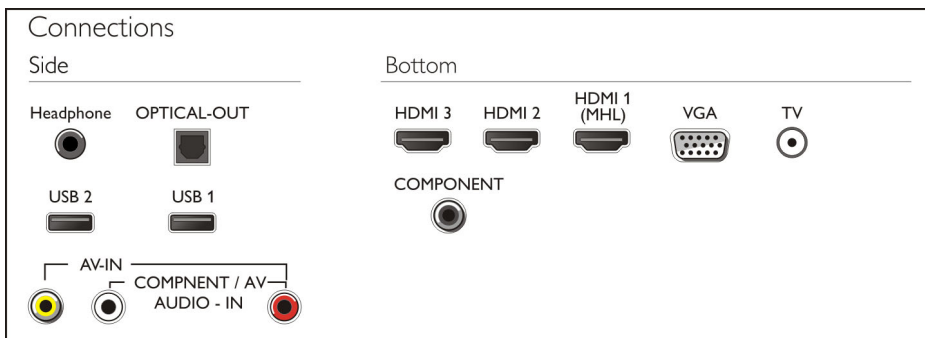

Power

- Mains power: AC 110 - 240 V 50/60Hz
- Ambient temperature: 5 °C to 40 °C
- Standby power consumption: < 0.5 W
- Power Saving Features: Auto switch-off timer
- Off mode power consumption: < 0.5 W

Dimensions

- Box dimensions (W x H x D): 1240 x 760 x 178 mm
- Set dimensions (W x H x D): 1124 x 660 x 83 mm
- Set dimensions with stand (W x H x D): 1124 x 709 x 239 mm
- Product weight: 10 kg
- Product weight (+stand): 10.3 kg
- Weight incl. Packaging: 13.5 kg
- Compatible wall mount: 200 x 200mm
- VESA wall mount compatible: 200 x 200 mm

Accessories

- Included accessories: Remote Control, Power cord, Quick start guide, Table top stand, 2 x AAA Batteries, Legal and safety brochure, User Manual

Highlights

Three HDMI with Easylink

Avoid cable clutter with a single cable to carry both picture and audio signals from your devices to your TV. HDMI uses uncompressed signals, ensuring the highest quality from source to screen. Together with Philips Easylink, you'll need only one remote control to perform most operations on your TV, DVD, Blu-ray, set top box or home theatre system.

USB (photos, music, video)

Share the fun. Connect your USB memory-stick, digital camera, mp3 player or other multimedia device to the USB port on your TV to enjoy photos, videos and music with the easy to use onscreen content browser.

PC input (VGA)

Use your TV as a monitor. Simply connect using a VGA cable and you are ready to go.

Issue date 2017-06-12

Version: 2.2.1

12 NC: 8670 001 47456
EAN: 87 18863 01372 4

© 2017 Koninklijke Philips N.V.
All Rights reserved.

Specifications are subject to change without notice. Trademarks are the property of Koninklijke Philips N.V. or their respective owners.

www.philips.com

* EPG and actual visibility (up to 8 days) is country and operator dependent.

* Energy consumption in kWh per year, based on the power consumption of the television operating 4 hours per day for 365 days. The actual energy consumption will depend on how the television is used.

* The TV supports DVB reception for 'Free to air' broadcast. Specific DVB operators may not be supported. An up to date list can be found in the FAQ section of the Philips support website. For some operators Conditional Access and subscription are required. Contact your operator for more information.

* (Philips) only compatible with specific Philips player device.