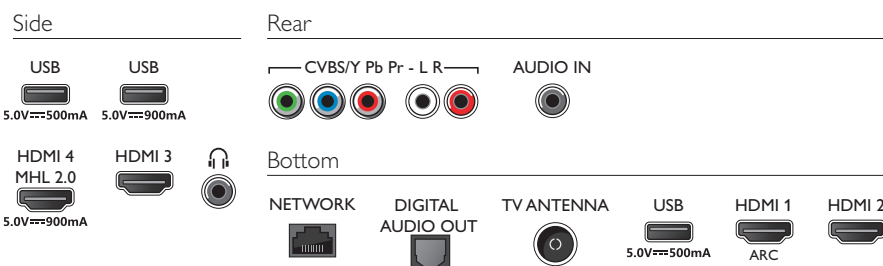

Connections

Issue date 2017-07-18

Version: 7.0.1

12 NC: 8670 001 45432
EAN: 87 18863 01254 3

© 2017 Koninklijke Philips N.V.
All Rights reserved.

Specifications are subject to change without notice.
Trademarks are the property of Koninklijke Philips N.V.
or their respective owners.

www.philips.com

Accessories

- Included accessories: Remote Control, Power cord, Quick start guide, Legal and safety brochure, Table top stand, 2 x AAA Batteries

* EPG and actual visibility (up to 8 days) is country and operator dependent.

* Energy consumption in kWh per year, based on the power consumption of the television operating 4 hours per day for 365 days. The actual energy consumption will depend on how the television is used.

* The TV supports DVB reception for 'Free to air' broadcast. Specific DVB operators may not be supported. An up to date list can be found in the FAQ section of the Philips support website. For some operators Conditional Access and subscription are required. Contact your operator for more information.

* (Philips) only compatible with specific Philips player device.

* Philips TV Remote app and related functionalities vary per TV model, operator, and country, as well as smart device model and OS. For more details please visit: www.philips.com/TVRemoteapp.

* Smart TV app offerings vary per TV model and country. For more details please visit: www.philips.com/smarttv.

* USB recording for digital channels only, recordings may be limited by broadcast copy protection (C+). Country and channel restrictions may apply.

* Compatibility depends on Wifi Miracast certification & Android 4.2 or later. For more details please refer to your device documentation.