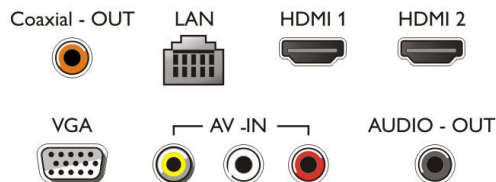

Three HDMI with Easylink

Avoid cable clutter with a single cable to carry both picture and audio signals from your devices to your TV. HDMI uses uncompressed signals, ensuring the highest quality from source to screen. Together with Philips Easylink, you'll need only one remote control to perform most operations on your TV, DVD, Blu-ray, set top box or home theatre system.

Ultra Slim profile

Sleek. Cutting edge. Refined. Precise. The Philips Ultra Slim silhouette. That something so slim can inspire so much interest shouldn't be surprising, given how much sophistication it will bring to your décor.

Connections

Side

Bottom

Issue date 2017-11-11

Version: 7.0.1

12 NC: 8670 001 48283
EAN: 87 18863 01413 4

© 2017 Koninklijke Philips N.V.
All Rights reserved.

Specifications are subject to change without notice.
Trademarks are the property of Koninklijke Philips N.V.
or their respective owners.