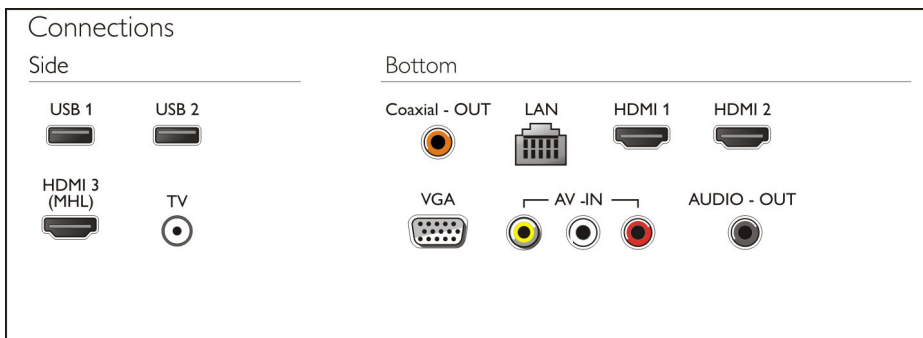

Multimedia Applications

- Video Playback Formats: Containers: AVI, MKV, MPEG-2, MPEG-4, H.264 (up to FHD), HEVC H.265 (up to UHD @30P)
- Music Playback Formats: AAC, MP3
- Picture Playback Formats: JPEG, BMP, PNG

Supported Display Resolution

- Computer inputs on all HDMI: up to 4K Ultra HD 3840x2160
- Video inputs on all HDMI: @ 24, 25, 30, 50, 60Hz, up to 4K Ultra HD 3840x2160p

Tuner/Reception/Transmission

- MPEG Support: MPEG2, MPEG4
- Video Playback: NTSC, PAL, SECAM
- TV Program guide*: 8 day Electronic Program Guide
- Digital TV: DVB-T/T2
- Analog TV: NTSC, PAL, SECAM

Power

- Mains power: AC 110 - 240V 50/60 Hz
- Ambient temperature: 5 °C to 40 °C
- Standby power consumption: <=0.5W
- Power Saving Features: Auto switch-off timer, Eco mode

Dimensions

- Box dimensions (W x H x D): 1355 x 824 x 175 mm
- Set dimensions (W x H x D): 1243 x 720 x 83 mm
- Set dimensions with stand (W x H x D): 1243 x 782 x 240 mm
- Product weight: 12.8 kg
- Product weight (+stand): 13 kg
- Weight incl. Packaging: 16.5 kg
- VESA wall mount compatible: 200 x 200 mm

Accessories

- Included accessories: Remote Control, 2 x AAA Batteries, Table top stand, Power cord, Quick start guide

Convenience

- Child Protection: Child Lock
- Screen Format Adjustments: 16:9, 4:3, Unscaled, Widescreen
- Sleep timer

Smart TV Applications

- Control: USB Keyboard & Mouse support

Issue date 2017-10-20

Version: 8.1.1

12 NC: 8670 001 47705
EAN: 87 18863 01390 8

© 2017 Koninklijke Philips N.V.
All Rights reserved.

Specifications are subject to change without notice.
Trademarks are the property of Koninklijke Philips N.V.
or their respective owners.

www.philips.com

* EPG and actual visibility (up to 8 days) is country and operator dependent.
* Philips TV does not guarantee 100% interoperability with all HDMI CEC devices
* please be informed that your HDR function in your tv will only be fully available via FW update by USB.
* Netflix movie programs are only available via your content provider set top box (not available on your TV). Please approach your content provider for Netflix subscription.