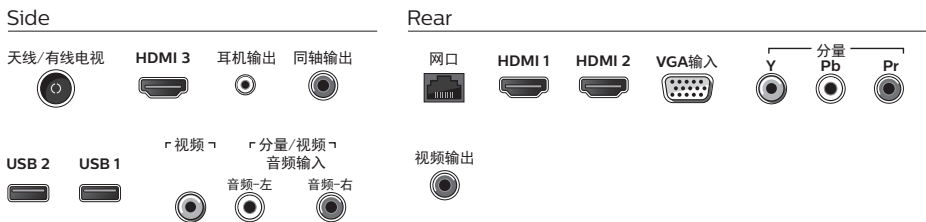

Pixel Plus Ultra HD

Experience 4K Ultra HD sharpness with the Philips Pixel Plus Ultra HD engine. It optimizes picture quality to deliver smooth, fluid images with incredible detail and depth – Enjoy sharper 4K images with brighter whites and blacker blacks every time.

Smart TV

Discover a Smarter experience that lies beyond traditional TV. Rent and stream movies, videos or games from online video stores. Watch catch-up TV from your favorite channels and enjoy a growing selection of online apps with Smart TV.

Ultra Slim profile

Sleek. Cutting edge. Refined. Precise. The Philips Ultra Slim silhouette. That something so slim can inspire so much interest shouldn't be surprising, given how much sophistication it will bring to your décor.

USB (photos, music, video)

Share the fun. Connect your USB memory-stick, digital camera, mp3 player or other multimedia device to the USB port on your TV to enjoy photos, videos and music with the easy to use onscreen content browser.

Connections

Issue date 2017-10-03

Version: 6.1.9

12 NC: 8670 001 49469
EAN: 69 59033 85571 9

© 2017 Koninklijke Philips N.V.
All Rights reserved.

Specifications are subject to change without notice.
Trademarks are the property of Koninklijke Philips N.V.
or their respective owners.

www.philips.com

* EPG and actual visibility (up to 8 days) is country and operator dependent.