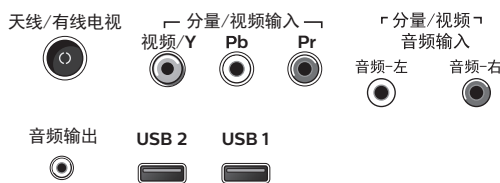

Accessories

- Included accessories: Power cord, Remote Control, User Manual, Table top stand, 2 x AAA Batteries, Warranty Leaflet, Quick start guide

Highlights

Digital Crystal Clear

For natural looking pictures from any source, Philips created Digital Crystal Clear. Whether you're indulging in your favorite shows, movies, the news, or are simply having a few friends over for a night in, you'll enjoy it all in optimal contrast, color and sharpness.

Full HD LED TV

Picture Quality matters. Regular HDTVs deliver quality, but you expect more. Imagine crisp detail paired with high brightness, incredible contrast and realistic colors for a true to life picture.

Three HDMI with Easylink

Avoid cable clutter with a single cable to carry both picture and audio signals from your devices to your TV. HDMI uses uncompressed signals, ensuring the highest quality from source to screen. Together with Philips Easylink, you'll need only one remote control to perform most operations on your TV, DVD, Blu-ray, set top box or home theatre system.

USB (photos, music, video)

Share the fun. Connect your USB memory-stick, digital camera, mp3 player or other multimedia device to the USB port on your TV to enjoy photos, videos and music with the easy to use onscreen content browser.

Connections

Side