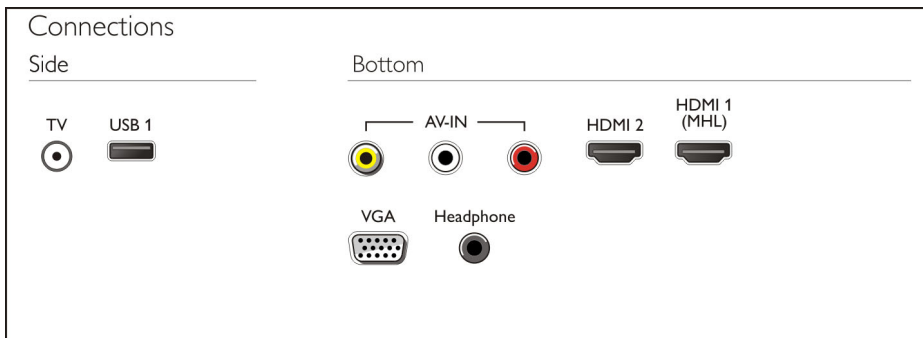

Multimedia Applications

- Video Playback Formats: MPEG-2, MPEG-4, H264/MPEG-4 AVC
- Music Playback Formats: MP3, AAC

- Picture Playback Formats: JPEG, BMP, PNG
- Subtitles Formats Support: .SRT, .ASS

Supported Display Resolution

- Computer inputs: up to 1366x768 @ 60Hz
- Video inputs: up to 1366x768p, 24, 25, 30, 50, 60 Hz

Tuner/Reception/Transmission

- Digital TV: DVB-T/T2
- Analog TV: NTSC, PAL, SECAM
- Video Playback: NTSC, PAL, SECAM
- MPEG Support: MPEG2, MPEG4

Power

- Mains power: AC 110 - 240 V 50/60Hz
- Ambient temperature: 5 °C to 40 °C
- Standby power consumption: < 0.5 W
- Power Saving Features: Auto switch-off timer
- Off mode power consumption: <0.5 W

Dimensions

- Box dimensions (W x H x D): 825 x 514 x 128 mm
- Set dimensions (W x H x D): 730 x 430 x 71 mm
- Set dimensions with stand (W x H x D): 730 x 472 x 193 mm
- Product weight: 3.7 kg
- Product weight (+stand): 3.8 kg
- Compatible wall mount: 100 x 100mm
- Weight incl. Packaging: 4.9 kg

Accessories

- Included accessories: Remote Control, 2 x AAA Batteries, Table top stand, Quick start guide, Power cord, User Manual, Legal and safety brochure

Issue date 2017-12-15

Version: 5.0.4

12 NC: 8670 001 42743
EAN: 87 18863 01084 6

© 2017 Koninklijke Philips N.V.
All Rights reserved.

Specifications are subject to change without notice.
Trademarks are the property of Koninklijke Philips N.V.
or their respective owners.

www.philips.com

* EPG and actual visibility (up to 8 days) is country and operator dependent.
* The TV supports DVB reception for 'Free to air' broadcast. Specific DVB operators may not be supported. An up to date list can be found in the FAQ section of the Philips support website. For some operators Conditional Access and subscription are required. Contact your operator for more information.
* (Philips) only compatible with specific Philips player device.