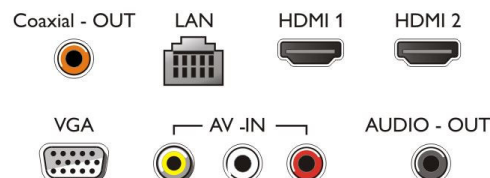

- Number of AV connections: 1
- RF input: x1 (DTV/ ATV, Side)

Multimedia Applications

- Music Playback Formats: AAC, MP3
- Picture Playback Formats: BMP, JPEG, PNG
- Video Playback Formats: MPEG-2, MPEG-4, Containers: AVI, MKV, H.264 (up to FHD), HEVC H.265 (up to UHD @30P)

Accessories

- Included accessories: Power cord, Remote Control, Table top stand, Quick start guide, 2 x AAA Batteries

Connections

Side

Bottom

Issue date 2017-10-25

Version: 5.1.1

12 NC: 8670 001 49423
EAN: 87 18863 01432 5