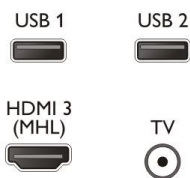

- Number of AV connections: 1
- RF input: x1 (DTV/ ATV, Side)

Multimedia Applications

- Music Playback Formats: AAC, MP3
- Picture Playback Formats: BMP, JPEG, PNG
- Video Playback Formats: MPEG-2, MPEG-4, Containers: AVI, MKV, H.264 (up to FHD), HEVC H.265 (up to UHD @30P)

Supported Display Resolution

- Computer inputs on all HDMI: up to 4K Ultra HD 3840x2160
- Video inputs on all HDMI: @ 24, 25, 30, 50, 60Hz, up to 4K Ultra HD 3840x2160p

Tuner/Reception/Transmission

- Video Playback: NTSC, PAL, SECAM
- TV Program guide*: 8 day Electronic Program Guide
- MPEG Support: MPEG2, MPEG4
- Digital TV: DVB-T/T2
- Analog TV: NTSC, PAL, SECAM

Power

- Mains power: AC 110 - 240V 50/60 Hz
- Standby power consumption: <=0.5W
- Ambient temperature: 5 °C to 45 °C
- Power Saving Features: Auto switch-off timer, Eco mode

Dimensions

- Box dimensions (W x H x D): 1085 x 667 x 150 mm
- Product weight: 7.3 kg
- Product weight (+stand): 7.5 kg
- Set dimensions (W x H x D): 969 x 567 x 83 mm
- Set dimensions with stand (W x H x D): 969 x 625 x 240 mm
- VESA wall mount compatible: 400 x 200 mm
- Weight incl. Packaging: 9.8 kg

Accessories

- Included accessories: Power cord, Remote Control, Table top stand, Quick start guide, 2 x AAA Batteries

Connections

Side