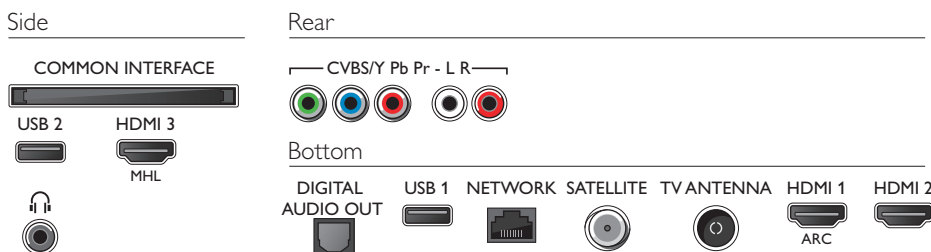

Dimensions

- Box dimensions (W x H x D): 1360 x 893 x 160 mm
- Set dimensions (W x H x D): 1128.4 x 664.6 x 83.2 mm
- Set dimensions with stand (W x H x D):

- 1128.4 x 718.7 x 266.33 mm
- TV stand width distance: 780 mm
- Product weight: 12.8 kg
- Product weight (+stand): 13.57 kg
- Weight incl. Packaging: 18.2 kg
- VESA wall mount compatible: 200 x 200 mm

Accessories

- Included accessories: Remote Control, 2 x AAA Batteries, Power cord, Quick start guide, Legal and safety brochure, Tabletop stand

Connections

Issue date 2018-04-27

Version: 11.1.1

12 NC: 8670 001 45907
EAN: 87 18863 01300 7