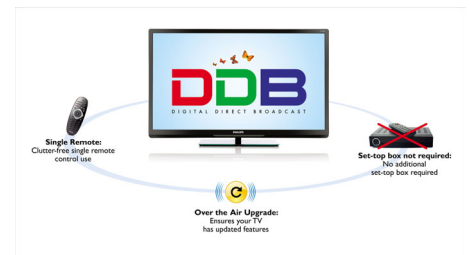

Clutter free-single remote

Watch TV with great ease with single remote use and no additional set-top box

3 HDMI inputs

HDMI™ x3

HIGH-DEFINITION MULTIMEDIA INTERFACE

"HDMI makes an uncompressed digital RGB connection from the source to the screen for the ultimate picture quality. HDMI uses HDCP copy protection. With 2 HDMI inputs on the back of the TV you can connect multiple HD sources, for instance an HD settop box, a Blu-ray player, and Game Console or Digital Camcorder."