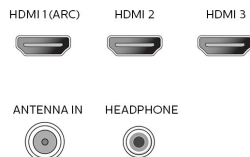

Tuner/Reception/Transmission

- Aerial Input: 75 ohm F-type
- TV system: ATSC, NTSC
- Video Playback: NTSC, ATSC
- Tuner bands: UHF, VHF

Connectivity

- AV 1: Shared audio L/R in, CVBS in
- HDMI 1: HDMI (Audio Return Channel)
- HDMI 2: HDMI
- HDMI 3: HDMI
- Audio Output - Digital: Optical (TOSLINK)
- USB: USB
- Other connections: Headphone out, Wireless LAN 802.11ac MIMO
- EasyLink (HDMI-CEC): One touch play, Power status, System info (menu language), Remote control pass-through, System audio control, System standby

Power

- Ambient temperature: 5°C to 40°C (41°F to 104°F)
- Mains power: 120V/60Hz
- Power consumption: 135 W
- Standby power consumption: < 0.5W

Dimensions

- Set dimensions in inch (W x H x D): 44.2 x 26.2 x 3.4 inch
- Product weight (lb): 23.59 lb
- Set dimensions with stand in inch (W x H x D): 44.2 x 27.7 x 9.7 inch
- Product weight (+stand) (lb): 24.10 lb
- Box dimensions in inch (W x H x D): 50.2 x 30.6 x 6.0 inch
- Weight incl. Packaging (lb): 33.29 lb
- VESA wall mount compatible: 400 x 200 mm

Connections

Side

Rear

Issue date 2017-11-22

© 2017 Koninklijke Philips N.V.
All Rights reserved.

Version: 1.1.1

Specifications are subject to change without notice.
Trademarks are the property of Koninklijke Philips N.V.
or their respective owners.