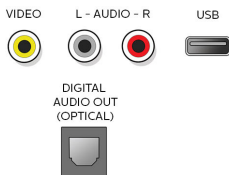

Multimedia Applications

- Multimedia connections: USB memory class device
- Playback Formats: AAC (.MKV, .MP4, .MOV), AC3/EAC3 (.MKV, .MP4, .MOV, .AC3), ALAC (.MKV, .MP4, .MOV, .M4A), FLAC (.FLAC, .MKV), GIF (non-animated), H.264/AVC (.MKV, .MP4, .MOV), JPG, MP3(.MP3, .MKV), PCM (.WAV, .MKV, .MP4, .MOV), PNG, WMA (.ASF, .WMA, .MKV)

Tuner/Reception/Transmission

- Aerial Input: 75 ohm F-type
- TV system: ATSC, NTSC
- Video Playback: NTSC, ATSC
- Tuner bands: UHF, VHF

Connectivity

- AV 1: Shared audio L/R in, CVBS in
- HDMI 1: HDMI (Audio Return Channel)
- HDMI 2: HDMI
- HDMI 3: HDMI
- Audio Output - Digital: Optical (TOSLINK)
- USB: USB
- Other connections: Headphone out, Wireless LAN 802.11ac MIMO
- EasyLink (HDMI-CEC): One touch play, Power status, System info (menu language), Remote control pass-through, System audio control, System standby

Power

- Ambient temperature: 5°C to 40°C (41°F to 104°F)
- Mains power: 120V/60Hz
- Power consumption: 135 W
- Standby power consumption: < 0.5W

Dimensions

- Set dimensions in inch (W x H x D): 44.2 x 26.2 x 3.4 inch
- Product weight (lb): 23.59 lb
- Set dimensions with stand in inch (W x H x D): 44.2 x 27.7 x 9.7 inch
- Product weight (+stand) (lb): 24.10 lb
- Box dimensions in inch (W x H x D): 50.2 x 30.6 x 6.0 inch
- Weight incl. Packaging (lb): 33.29 lb
- VESA wall mount compatible: 400 x 200 mm

Connections

Side