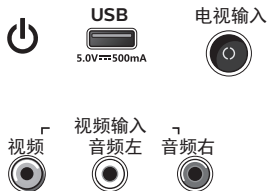

Accessories

- Included accessories: 2 x AAA Batteries, Power cord, Remote Control, Table top stand, User Manual, Quick start guide, Legal and safety brochure

Highlights

Digital Crystal Clear

For natural looking pictures from any source, Philips created Digital Crystal Clear. Whether you're indulging in your favorite shows, movies, the news, or are simply having a few friends over for a night in, you'll enjoy it all in optimal contrast, color and sharpness.

USB (photos, music, video)

Share the fun. Connect your USB memory-stick, digital camera, mp3 player or other multimedia device to the USB port on your TV to enjoy photos, videos and music with the easy to use onscreen content browser.

Full HD LED TV

Picture Quality matters. Regular HDTVs deliver quality, but you expect more. Imagine crisp detail paired with high brightness, incredible contrast and realistic colors for a true to life picture.

Two HDMI inputs with Easylink

Avoid cable clutter with a single HDMI cable to carry both picture and audio signals from your devices to your TV. HDMI uses uncompressed signals, ensuring the highest quality from source to screen. Together with Philips Easylink, you'll need only one remote control to perform most operations on your TV, DVD, Blu-ray, set top box or home theatre system.

Connections

Side