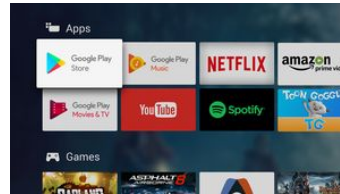

TV Content

Go beyond traditional TV programming with Google Play Store and Philips App Gallery. Experience endless movies, TV, music, apps and games online. More to love.

Specifications

Please note that this is a pre-sales leaflet. The contents of this leaflet reflect the best of our knowledge per date and country mentioned above. The contents of this leaflet are subject to change without notice. Philips does not accept any liability as to the contents of this leaflet.

Ambilight

Ambilight Version	3 sided
Ambilight Features	Built-in Ambilight+hue Ambilight Music Game Mode Wall colour adaptive Lounge mode

Picture/Display

Display	4K Ultra HD LED
Diagonal screen size (inch)	43 inch
Diagonal screen size (metric)	108 cm
Diagonal screen size (inch)	43 inch
Panel resolution	3840 x 2160

Aspect ratio	16:9
Pixel engine	P5 Perfect Picture Engine
Picture enhancement	Ultra Resolution Micro Dimming Pro 1600 PPI

Android

OS	Android™ 8.0 (Oreo)
Pre-installed apps	Google Play Movies* Google Play Music* Google Search YouTube
Memory size	16 GB

Smart TV Features

User Interaction	MultiRoom Client and Server

data subject to change
2019, January 19