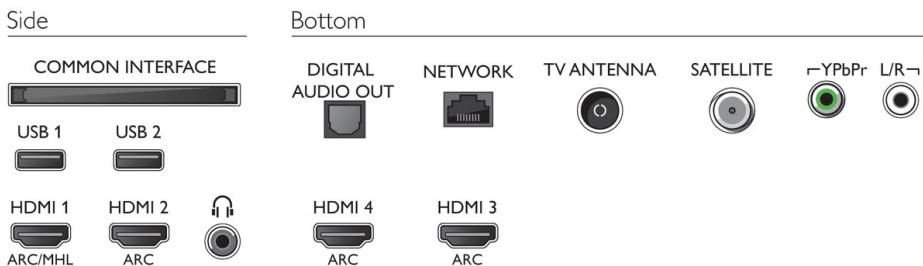

Connections

Issue date 2019-01-17

Version: 10.0.1

12 NC: 8670 001 51816
EAN: 87 18863 01515 5

© 2019 Koninklijke Philips N.V.
All Rights reserved.

Specifications are subject to change without notice.
Trademarks are the property of Koninklijke Philips N.V.
or their respective owners.

www.philips.com

* EPG and actual visibility (up to 8 days) is country- and operator-dependent.

* Android App offerings vary per country. For more details please visit your local Google Play Store.

* Energy consumption in kWh per year based on the power consumption of the television operating 4 hours per day for 365 days. The actual energy consumption will depend on how the television is used.

* The TV supports DVB reception for 'Free to air' broadcast. Specific DVB operators may not be supported. An up to date list can be found in the FAQ section of the Philips support website. For some operators Conditional Access and subscription are required. Contact your operator for more information.

* Philips TV Remote app and related functionalities vary per TV model, operator and country, as well as smart device model and OS. For more details please visit: www.philips.com/TVRemoteapp.

* Smart TV app availability varies per TV model and country. For more details please visit: www.philips.com/smarttv.

* USB recording for digital channels only, recordings may be limited by broadcast copy protection (CI+). Country and channel restrictions may apply.

* Please note that your Amazon Apps may not always be available in your country. (Currently Amazon apps works only in the UK, Germany and Austria)

* This television contains lead only in certain parts or components where no technology alternatives exist in accordance with existing exemption clauses under the RoHS Directive.

* Google Assistant built in will come as a software update for 2018 Android TVs.

* Its functionality is subject to ChromeCast built-in apps and smart devices. For more details, please visit ChromeCast built-in product pages.

* Cloud Gaming offering depends on game providers.

* (Philips) only compatible with specific Philips player device.