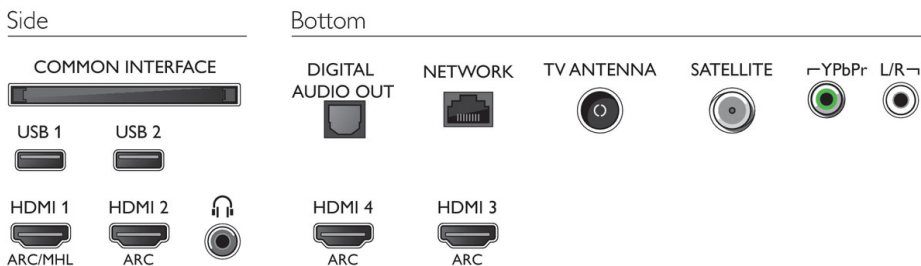

Connections

Issue date 2018-12-12

Version: 8.0.1

12 NC: 8670 001 51824
EAN: 87 18863 01522 3

© 2018 Koninklijke Philips N.V.
All Rights reserved.

Specifications are subject to change without notice. Trademarks are the property of Koninklijke Philips N.V. or their respective owners.

www.philips.com

- EPG and actual visibility (up to 8 days) is country- and operator-dependent.
- Android App offerings vary per country. For more details please visit your local Google Play Store.
- Energy consumption in kWh per year based on the power consumption of the television operating 4 hours per day for 365 days. The actual energy consumption will depend on how the television is used.
- The TV supports DVB reception for 'Free to air' broadcast. Specific DVB operators may not be supported. An up to date list can be found in the FAQ section of the Philips support website. For some operators Conditional Access and subscription are required. Contact your operator for more information.
- Philips TV Remote app and related functionalities vary per TV model, operator and country, as well as smart device model and OS. For more details please visit: www.philips.com/TVRemoteapp.
- Smart TV app availability varies per TV model and country. For more details please visit: www.philips.com/smarttv.
- USB recording for digital channels only, recordings may be limited by broadcast copy protection (CI+). Country and channel restrictions may apply.
- Please note that your Amazon Apps may not always be available in your country. (Currently Amazon apps works only in the UK, Germany and Austria)
- (Philips) only compatible with specific Philips player device.
- This television contains lead only in certain parts or components where no technology alternatives exist in accordance with existing exemption clauses under the RoHS Directive.
- Cloud Gaming offering depends on game providers.
- HDMI connection is required for soundbar, speaker and other audio device.
- Its functionality is subject to ChromeCast built-in apps and smart devices. For more details, please visit ChromeCast built-in product pages.
- Google Assistant built in will come as a software update for 2018 Android TVs.