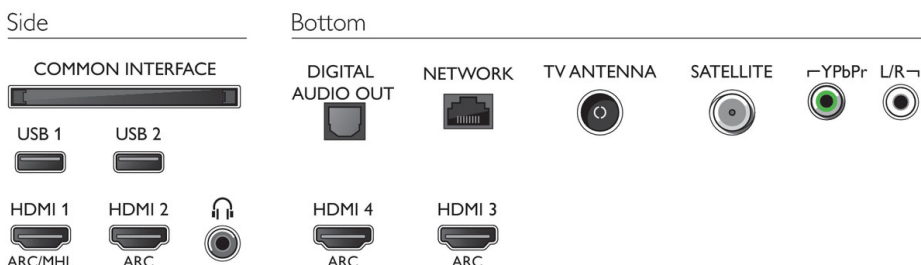

Connections

Issue date 2019-01-17

Version: 10.0.1

12 NC: 8670 001 52503
EAN: 87 18863 01555 1

© 2019 Koninklijke Philips N.V.
All Rights reserved.

Specifications are subject to change without notice.
Trademarks are the property of Koninklijke Philips N.V.
or their respective owners.

www.philips.com

* EPG and actual visibility (up to 8 days) is country- and operator-dependent.
* Android App offerings vary per country. For more details please visit your local Google Play Store.
* Energy consumption in kWh per year based on the power consumption of the television operating 4 hours per day for 365 days. The actual energy consumption will depend on how the television is used.
* The TV supports DVB reception for 'Free to air' broadcast. Specific DVB operators may not be supported. An up to date list can be found in the FAQ section of the Philips support website. For some operators Conditional Access and subscription are required. Contact your operator for more information.
* Philips TV Remote app and related functionalities vary per TV model, operator and country, as well as smart device model and OS. For more details please visit: www.philips.com/TVRemoteapp.
* Smart TV app availability varies per TV model and country. For more details please visit: www.philips.com/smarttv.
* USB recording for digital channels only, recordings may be limited by broadcast copy protection (CI+). Country and channel restrictions may apply.
* Please note that your Amazon Apps may not always be available in your country. (Currently Amazon apps works only in the UK, Germany and Austria)
* This television contains lead only in certain parts or components where no technology alternatives exist in accordance with existing exemption clauses under the RoHS Directive.
* Its functionality is subject to ChromeCast built-in apps and smart devices. For more details, please visit ChromeCast built-in product pages.
* Google Assistant built in will come as a software update for 2018 Android TVs.