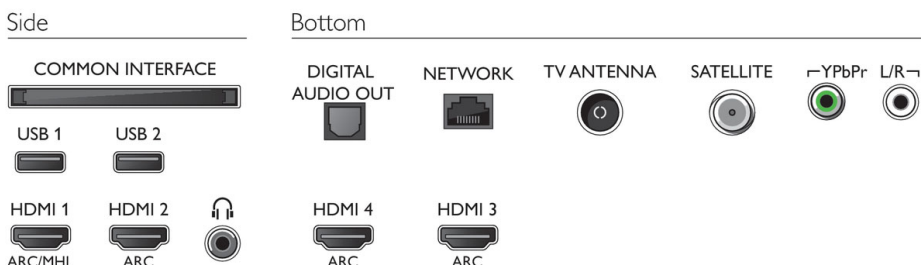

Connections

Issue date 2019-01-17

Version: 9.0.1

12 NC: 8670 001 52496
EAN: 87 18863 01552 0

© 2019 Koninklijke Philips N.V.
All Rights reserved.

Specifications are subject to change without notice.
Trademarks are the property of Koninklijke Philips N.V.
or their respective owners.

www.philips.com

* EPG and actual visibility (up to 8 days) is country- and operator-dependent.
* Android App offerings vary per country. For more details please visit your local Google Play Store.
* Energy consumption in kWh per year based on the power consumption of the television operating 4 hours per day for 365 days. The actual energy consumption will depend on how the television is used.
* The TV supports DVB reception for 'Free to air' broadcast. Specific DVB operators may not be supported. An up to date list can be found in the FAQ section of the Philips support website. For some operators Conditional Access and subscription are required. Contact your operator for more information.
* Philips TV Remote app and related functionalities vary per TV model, operator and country, as well as smart device model and OS. For more details please visit: www.philips.com/TVRemoteapp.
* Smart TV app availability varies per TV model and country. For more details please visit: www.philips.com/smarttv.
* USB recording for digital channels only, recordings may be limited by broadcast copy protection (CI+). Country and channel restrictions may apply.
* Please note that your Amazon Apps may not always be available in your country. (Currently Amazon apps works only in the UK, Germany and Austria)
* This television contains lead only in certain parts or components where no technology alternatives exist in accordance with existing exemption clauses under the RoHS Directive.
* Its functionality is subject to ChromeCast built-in apps and smart devices. For more details, please visit ChromeCast built-in product pages.
* Google Assistant built in will come as a software update for 2018 Android TVs.