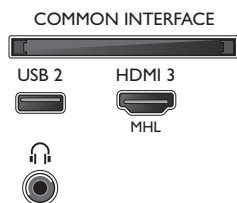

Dimensions

- Box dimensions (W x H x D): 1205 x 795 x 150 mm
- Set dimensions (W x H x D): 1106.6 x 652.38 x 80.02 mm
- Set dimensions with stand (W x H x D):

- 1106.6 x 697.21 x 261.76 mm
- TV stand width distance: 791.12 mm
- Product weight: 12.72 kg
- Product weight (+stand): 13.49 kg
- Weight incl. Packaging: 17.07 kg
- VESA wall mount compatible: 200 x 200 mm

Accessories

- Included accessories: Remote Control, 2 x AAA Batteries, Power cord, Quick start guide, Legal and safety brochure, Tabletop stand

Connections

Side

Rear

Bottom

Issue date 2017-07-10

Version: 4.1.1