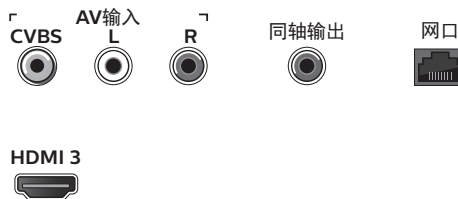

Accessories

- Included accessories: Power cord, Quick start guide, Remote Control, Table top stand, User Manual, Warranty Leaflet
- Included batteries: 4x AAA

Connections

Side

Rear

Issue date 2017-12-22

Version: 2.1.5