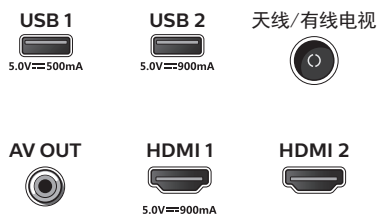

Power

- Mains power: 198~264/ 50Hz
- Ambient temperature: 5 °C to 45 °C
- Standby power consumption: <=0.5W
- Power consumption: 170 W

Dimensions

- Box dimensions (W x H x D): 1607 x 984 x 185 mm
- Set dimensions (W x H x D): 1459.5 x 852.95 x 77.5 mm
- Set dimensions with stand (W x H x D): 1459.5 x 903.8 x 299 mm
- Product weight: 19.76 kg
- Product weight (+stand): 20.5 kg
- VESA wall mount compatible: 400 x 200 mm

Accessories

- Included accessories: Power cord, Quick start guide, Remote Control, Table top stand, User Manual, Warranty Leaflet
- Included batteries: 4x AAA

Connections

Side

Rear

Issue date 2017-12-22

Version: 2.1.5