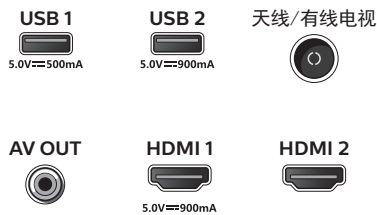

Multimedia Applications

- Video Playback Formats: H264/MPEG-4 AVC, MPEG-2, MPEG-4, Containers: AVI, MKV, HEVC

- (H.265), MPEG-1
- Music Playback Formats: AAC, MP3, AC3, LPCM, WMA-PRO (v9 and v10)
- Picture Playback Formats: JPEG, BMP, PNG, GIF

Supported Display Resolution

- Computer inputs on all HDMI: @60Hz, up to 4K Ultra HD 3840x2160
- Video inputs on all HDMI: up to 4K Ultra HD 3840x2160p

Tuner/Reception/Transmission

- Digital TV: DTMB
- MPEG Support: MPEG2, MPEG4
- Video Playback: NTSC, PAL
- TV Program guide*: 8 day Electronic Program Guide
- HEVC support

Power

- Mains power: 198~264/ 50Hz
- Ambient temperature: 5 °C to 45 °C
- Standby power consumption: <=0.5W
- Power consumption: 155 W

Dimensions

- Box dimensions (W x H x D): 1376 x 830 x 170 mm
- Set dimensions (W x H x D): 1240 x 729.12 x 75.99 mm
- Set dimensions with stand (W x H x D): 1240 x 779.94 x 244.77 mm
- Product weight: 15.69 kg
- Product weight (+stand): 16.02 kg
- VESA wall mount compatible: 300 x 200 mm

Accessories

- Included accessories: Power cord, Quick start guide, Remote Control, Table top stand, User Manual, Warranty Leaflet
- Included batteries: 4x AAA

Connections

Side