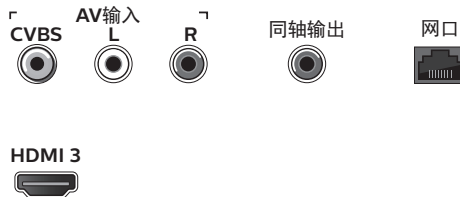

Rear

Issue date 2017-12-22

Version: 4.1.6

12 NC: 8670 001 47229
EAN: 69 59033 85563 4

© 2017 Koninklijke Philips N.V.
All Rights reserved.

Specifications are subject to change without notice.
Trademarks are the property of Koninklijke Philips N.V.
or their respective owners.

www.philips.com