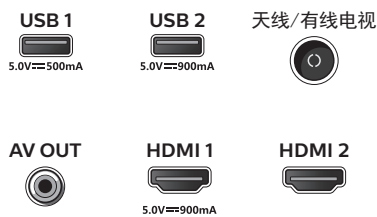

Power

- Mains power: 198~264/ 50Hz
- Ambient temperature: 5 °C to 45 °C
- Standby power consumption: <=0.5W
- Power consumption: 155 W

Dimensions

- Box dimensions (W x H x D): 1376 x 830 x 170 mm
- Set dimensions (W x H x D): 1240 x 729.12 x 75.99 mm
- Set dimensions with stand (W x H x D): 1240 x 779.94 x 244.77 mm
- Product weight: 15.69 kg
- Product weight (+stand): 16.02 kg
- VESA wall mount compatible: 300 x 200 mm

Accessories

- Included accessories: Power cord, Quick start guide, Remote Control, Table top stand, User Manual, Warranty Leaflet
- Included batteries: 4x AAA

Connections

Side

Rear

Issue date 2017-12-22

Version: 2.1.4