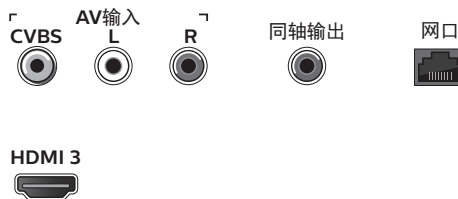

Accessories

- Included accessories: Power cord, Quick start guide, Remote Control, Table top stand, User Manual, Warranty Leaflet
- Included batteries: 4x AAA

Connections

Side

Rear

Issue date 2017-12-22

Version: 2.1.4