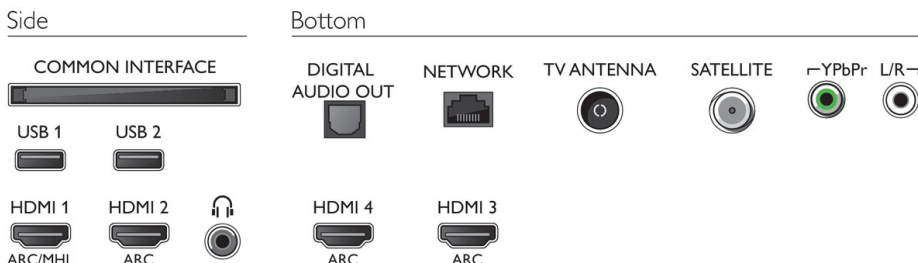

Connections

Issue date 2018-12-05

Version: 10.0.1

12 NC: 8670 001 52508
EAN: 87 18863 01558 2

© 2018 Koninklijke Philips N.V.
All Rights reserved.

Specifications are subject to change without notice.
Trademarks are the property of Koninklijke Philips N.V.
or their respective owners.

www.philips.com

* EPG and actual visibility (up to 8 days) is country- and operator-dependent.
* Android App offerings vary per country. For more details please visit your local Google Play Store.
* Energy consumption in kWh per year based on the power consumption of the television operating 4 hours per day for 365 days. The actual energy consumption will depend on how the television is used.
* The TV supports DVB reception for 'Free to air' broadcast. Specific DVB operators may not be supported. An up to date list can be found in the FAQ section of the Philips support website. For some operators Conditional Access and subscription are required. Contact your operator for more information.
* Philips TV Remote app and related functionalities vary per TV model, operator and country, as well as smart device model and OS. For more details please visit: www.philips.com/TVRemoteapp.
* Smart TV app availability varies per TV model and country. For more details please visit: www.philips.com/smarttv.
* USB recording for digital channels only, recordings may be limited by broadcast copy protection (CI+). Country and channel restrictions may apply.
* Please note that your Amazon Apps may not always be available in your country. (Currently Amazon apps works only in the UK, Germany and Austria)
* This television contains lead only in certain parts or components where no technology alternatives exist in accordance with existing exemption clauses under the RoHS Directive.
* Its functionality is subject to ChromeCast built-in apps and smart devices. For more details, please visit ChromeCast built-in product pages.
* Google Assistant built in will come as a software update for 2018 Android TVs.