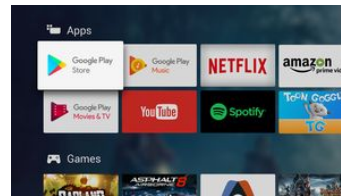

TV Content

Go beyond traditional TV programming with Google Play Store and Philips App Gallery. Experience endless movies, TV, music, apps and games online. More to love.

Specifications

Please note that this is a pre-sales leaflet. The contents of this leaflet reflect the best of our knowledge per date and country mentioned above. The contents of this leaflet are subject to change without notice. Philips does not accept any liability as to the contents of this leaflet.

Ambilight

Ambilight Version	3 sided
Ambilight Features	Built-in Ambilight+hue Ambilight Music Game Mode Wall colour adaptive Lounge mode

Picture/Display

Display	4K Ultra HD LED
Diagonal screen size (inch)	65 inch
Diagonal screen size (metric)	164 cm
Diagonal screen size (inch)	65 inch
Panel resolution	3840 x 2160

Aspect ratio	16:9
Pixel engine	P5 Perfect Picture Engine
Picture enhancement	Ultra Resolution Micro Dimming Pro 1600 PPI

Android

OS	Android™ 8.0 (Oreo)
Pre-installed apps	Google Play Movies* Google Play Music* Google Search YouTube
Memory size	16 GB

Smart TV Features

User Interaction	MultiRoom Client and Server