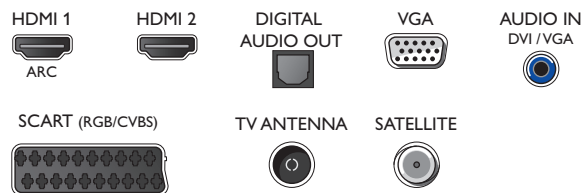

Accessories

- Included accessories: Remote Control, 2 x AAA Batteries, Power cord, Quick start guide, Legal and safety brochure, Tabletop stand

Connections

Side

Rear

Issue date 2017-11-03

Version: 4.2.1

12 NC: 8670 001 44256
EAN: 87 18863 01131 7