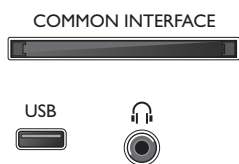

- Video Playback Formats: Containers: AVI, MKV, H264/MPEG-4 AVC, MPEG-1, MPEG-2, MPEG-4, WMV9/VC1, HEVC (H.265)
- Subtitles Formats Support: .SML, .SRT, .SSA, .SUB,

- .TXT, .ASS
- Music Playback Formats: AAC, MP3, WAV, WMA (v2 up to v9.2)
- Picture Playback Formats: JPEG, BMP, GIF, PNG

Supported Display Resolution

- Computer inputs: up to 1366x768 @ 60 Hz
- Video inputs: 24, 25, 30, 50, 60 Hz, up to 1366x768p

Tuner/Reception/Transmission

- Digital TV: DVB-T/T2/T2-HD/C/S/S2
- MPEG Support: MPEG2, MPEG4
- Video Playback: NTSC, PAL, SECAM

Power

- Mains power: AC 220 - 240 V 50/60 Hz
- Standby power consumption: <0.3 W
- Off mode power consumption: <0.3 W
- Ambient temperature: 5°C to 35°C
- Power Saving Features: Auto switch-off timer, Eco mode, Picture mute (for radio)
- Energy Label Class: A+
- EU Energy Label power: 18 W
- Annual energy consumption: 27 kW · h
- Mercury content: 0 mg
- Presence of lead: Yes*

Dimensions

- Box dimensions (W x H x D): 630 x 425 x 112 mm
- Set dimensions (W x H x D): 559.65 x 335.77 x 54.1 mm
- TV stand width distance: 374.3 mm
- Set dimensions with stand (W x H x D): 559.65 x 338.7 x 118 mm
- Product weight: 3.22 kg
- Product weight (+stand): 3.27 kg
- Weight incl. Packaging: 4.6 kg
- VESA wall mount compatible: 75 x 75 mm

Accessories

- Included accessories: Remote Control, 2 x AAA Batteries, Power cord, Quick start guide, Legal and safety brochure, Tabletop stand

Connections

Side