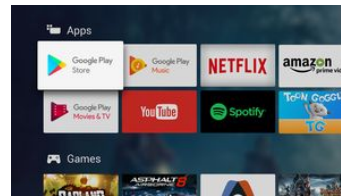

TV Content

Go beyond traditional TV programming with Google Play Store and Philips App Gallery. Experience endless movies, TV, music, apps and games online. More to love.

Specifications

Please note that this is a pre-sales leaflet. The contents of this leaflet reflect the best of our knowledge per date and country mentioned above. The contents of this leaflet are subject to change without notice. Philips does not accept any liability as to the contents of this leaflet.

Ambilight

Ambilight Version	3 sided
Ambilight Features	Built-in Ambilight+hue Ambilight Music Game Mode Wall colour adaptive Lounge mode

Picture/Display

Display	4K Ultra HD LED
Diagonal screen size (inch)	50 inch
Diagonal screen size (metric)	126 cm
Diagonal screen size (inch)	50 inch
Panel resolution	3840 x 2160

Aspect ratio	16:9
Pixel engine	P5 Perfect Picture Engine
Picture enhancement	Ultra Resolution Micro Dimming Pro 1600 PPI

Android

OS	Android™ 8.0 (Oreo)
Pre-installed apps	Google Play Movies* Google Play Music* Google Search YouTube
Memory size	16 GB

Smart TV Features

User Interaction	MultiRoom Client and Server