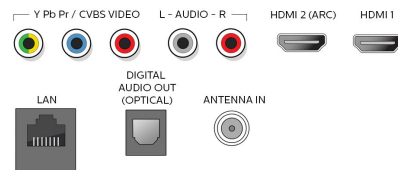

- Aerial Input: 75 ohm F-type
- TV system: ATSC, NTSC
- Video Playback: NTSC
- Tuner bands: UHF, VHF

Connectivity

- AV 1: Shared audio L/R in, CVBS/YPbPr
- Audio Output - Digital: Optical (TOSLINK)
- Other connections: Ethernet, Headphone out, Wireless LAN 802.11ac MIMO
- USB: USB
- HDMI 1: Shared audio L/R in, HDMI
- HDMI 2: Shared audio L/R in, HDMI (Audio Return Channel)
- HDMI 3: HDMI, Shared audio L/R in
- EasyLink (HDMI-CEC): One touch play, Power status, System info (menu language), Remote control pass-through, System audio control, System standby

Power

- Ambient temperature: 5°C to 40°C (41°F to 104°F)
- Mains power: 120V/60Hz

- Power consumption: 135 W
- Standby power consumption: < 0.5W

Dimensions

- Set dimensions in inch (W x H x D): 48.7 x 28.7 x 3.7 inch
- Product weight (lb): 24.0 lb
- Set dimensions with stand in inch (W x H x D): 48.7 x 30.1 x 8.9 inch
- Product weight (+stand) (lb): 24.5 lb
- Box dimensions in inch (W x H x D): 55.7 x 32.0 x 6.4 inch
- Weight incl. Packaging (lb): 33.7 lb
- VESA wall mount compatible: 300 x 300 mm

Accessories

- Included accessories: Table top stand, Quick start guide, User Manual, Remote Control, Batteries for remote control, Screws
- Power cord: 59.05 inch

Network Services

- NetTV Apps: Netflix, Hulu, Vudu, Vewd browser, YouTube, Sling TV, Pandora, Vewd app store, Youtube TV, Showtime Streaming
- Network Features: Home Network, Wireless Screencasting

Connections

Side

Rear

Issue date 2018-02-26

Version: 1.1.1

12 NC: 8670 001 53115
UPC: 6 09585 25197 7

© 2018 Koninklijke Philips N.V.
All Rights reserved.

Specifications are subject to change without notice.
Trademarks are the property of Koninklijke Philips N.V.
or their respective owners.

www.philips.com