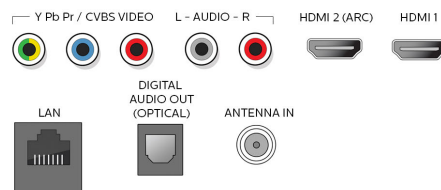

- Aerial Input: 75 ohm F-type
- TV system: ATSC, NTSC
- Video Playback: NTSC
- Tuner bands: UHF, VHF

Connectivity

- AV 1: Shared audio L/R in, CVBS/YpBPr
- Audio Output - Digital: Optical (TOSLINK)
- Other connections: Ethernet, Headphone out, Wireless LAN 802.11ac MIMO
- USB: USB
- HDMI 1: Shared audio L/R in, HDMI
- HDMI 2: Shared audio L/R in, HDMI (Audio Return Channel)
- HDMI 3: HDMI, Shared audio L/R in
- EasyLink (HDMI-CEC): One touch play, Power status, System info (menu language), Remote control pass-through, System audio control, System standby

Power

- Ambient temperature: 5°C to 40°C (41°F to 104°F)
- Mains power: 120V/60Hz
- Power consumption: 135 W
- Standby power consumption: < 0.5W

Dimensions

- Set dimensions in inch (W x H x D):

- 48.7 x 28.2 x 3.7 inch
- Product weight (lb): 24.0 lb
- Set dimensions with stand in inch (W x H x D): 48.7 x 30.1 x 9.0 inch
- Product weight (+stand) (lb): 23.4 lb
- Box dimensions in inch (W x H x D): 55.7 x 32.0 x 6.4 inch
- Weight incl. Packaging (lb): 33.3 lb
- VESA wall mount compatible: 300 x 300 mm

Accessories

- Included accessories: Table top stand, Quick start guide, User Manual, Remote Control, Batteries for remote control, Screws
- Power cord: 59.05 inch

Network Services

- NetTV Apps: Netflix, Hulu, Vudu, Vewd browser, YouTube, Sling TV, Pandora, Vewd app store, Youtube TV, Showtime Streaming
- Network Features: Home Network, Wireless Screencasting

Connections

Side

Rear

Issue date 2018-04-02

Version: 2.1.1

12 NC: 8670 001 51367
UPC: 6 09585 25177 9

© 2018 Koninklijke Philips N.V.
All Rights reserved.

Specifications are subject to change without notice.
Trademarks are the property of Koninklijke Philips N.V.
or their respective owners.

www.philips.com