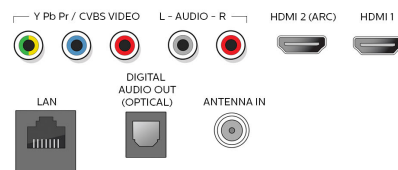

- Aerial Input: 75 ohm F-type
- TV system: ATSC, NTSC
- Video Playback: NTSC
- Tuner bands: UHF, VHF

Connectivity

- AV 1: Shared audio L/R in, CVBS/YPbPr
- Audio Output - Digital: Optical (TOSLINK)
- Other connections: Ethernet, Headphone out, Wireless LAN 802.11ac MIMO
- USB: USB
- HDMI 1: Shared audio L/R in, HDMI
- HDMI 2: Shared audio L/R in, HDMI (Audio Return Channel)
- HDMI 3: HDMI, Shared audio L/R in
- EasyLink (HDMI-CEC): One touch play, Power status, System info (menu language), Remote control pass-through, System audio control, System standby

Power

- Ambient temperature: 5°C to 40°C (41°F to 104°F)
- Mains power: 120V/60Hz

- Power consumption: 135 W
- Standby power consumption: < 0.5W

Dimensions

- Set dimensions in inch (W x H x D): 48.7 x 28.7 x 3.7 inch
- Product weight (lb): 24.0 lb
- Set dimensions with stand in inch (W x H x D): 48.7 x 30.1 x 8.9 inch
- Product weight (+stand) (lb): 24.5 lb
- Box dimensions in inch (W x H x D): 55.7 x 32.0 x 6.4 inch
- Weight incl. Packaging (lb): 33.7 lb
- VESA wall mount compatible: 300 x 300 mm

Accessories

- Included accessories: Table top stand, Quick start guide, User Manual, Remote Control, Batteries for remote control, Screws
- Power cord: 59.05 inch

Network Services

- NetTV Apps: Netflix, Hulu, Vudu, Vewd browser, YouTube, Sling TV, Pandora, Vewd app store, Youtube TV, Showtime Streaming
- Network Features: Home Network, Wireless Screencasting

Connections

Side

Rear

Issue date 2018-02-25

Version: 1.1.1

12 NC: 8670 001 53139
UPC: 6 09585 25199 1

© 2018 Koninklijke Philips N.V.
All Rights reserved.

Specifications are subject to change without notice.
Trademarks are the property of Koninklijke Philips N.V.
or their respective owners.