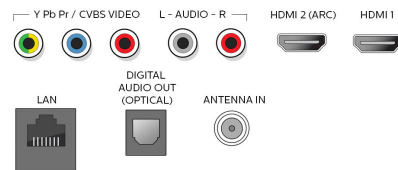

- Aerial Input: 75 ohm F-type
- TV system: ATSC, NTSC
- Video Playback: NTSC
- Tuner bands: UHF, VHF

Connectivity

- AV 1: Shared audio L/R in, CVBS/YPbPr
- Audio Output - Digital: Optical (TOSLINK)
- Other connections: Ethernet, Headphone out, Wireless LAN 802.11ac MIMO
- USB: USB
- HDMI 1: Shared audio L/R in, HDMI
- HDMI 2: Shared audio L/R in, HDMI (Audio Return Channel)
- HDMI 3: HDMI, Shared audio L/R in
- EasyLink (HDMI-CEC): One touch play, Power status, System info (menu language), Remote control pass-through, System audio control, System standby

Accessories

- Included accessories: Table top stand, Quick start guide, User Manual, Remote Control, Screws, Batteries for remote control
- Power cord: 59.05 inch

Network Services

- NetTV Apps: Netflix, Vudu, Vewd browser, YouTube, Pandora, Vewd app store, Youtube TV, Showtime Streaming
- Network Features: Home Network, Wireless Screencasting

Connections

Side

Rear

Issue date 2018-05-25

Version: 2.1.1

12 NC: 8670 001 53453
UPC: 6 09585 25204 2

© 2018 Koninklijke Philips N.V.
All Rights reserved.

Specifications are subject to change without notice.
Trademarks are the property of Koninklijke Philips N.V.
or their respective owners.