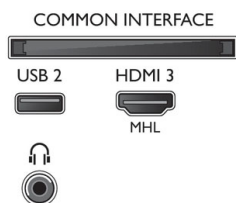

Colour & Finish

- TV Front: Dark Silver

Accessories

- Included accessories: Remote Control, 2 x AAA Batteries, Power cord, Quick start guide, Legal and safety brochure, Tabletop stand

Connections

Side

Rear

Bottom