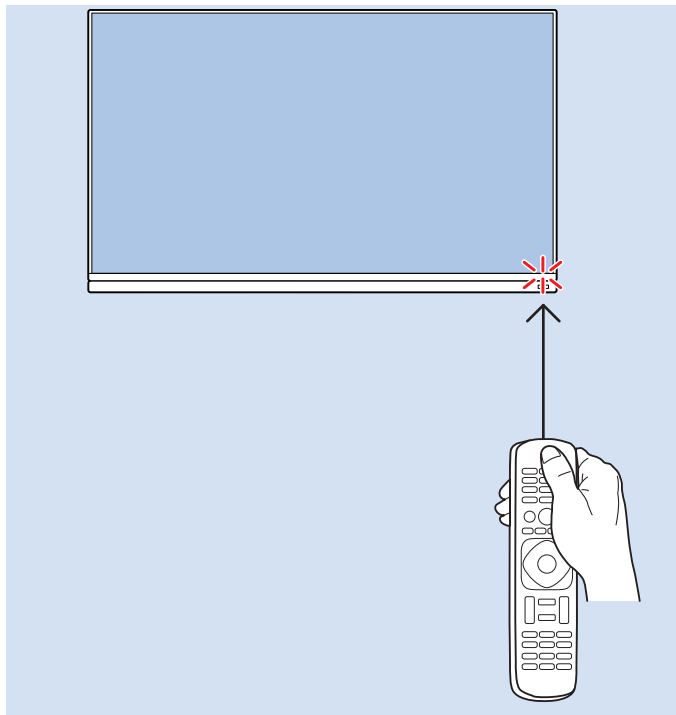

VESA (x, y)
49" (123 cm) 200x200 mm M6
55" (139 cm) 300x200 mm M6

All registered and unregistered trademarks are property of their respective owners.
Specifications are subject to change without notice.
Philips and the Philips' shield emblem are trademarks of Koninklijke Philips N.V.
and are used under license from Koninklijke Philips N.V.
2018 © TP Vision Europe B.V. All rights reserved.