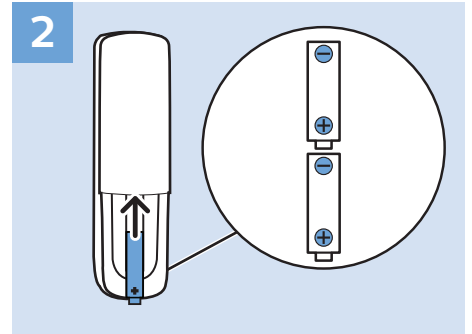

VESA (x, y)
49" (123 cm) 200x200 mm M6
55" (139 cm) 300x200 mm M6

All registered and unregistered trademarks are property of their respective owners.
Specifications are subject to change without notice.
Philips and the Philips' shield emblem are trademarks of Koninklijke Philips N.V.
and are used under license from Koninklijke Philips N.V.
2018 © TP Vision Europe B.V. All rights reserved.