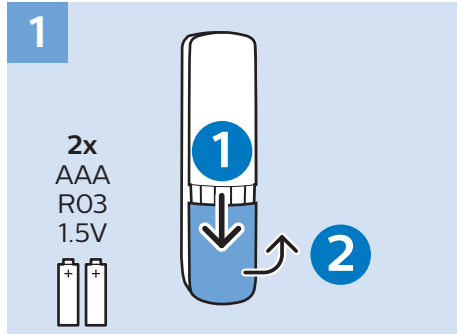

VESA (x, y)
49" (123 cm) 200x200 mm M6
55" (139 cm) 300x200 mm M6

All registered and unregistered trademarks are property of their respective owners.
Specifications are subject to change without notice.
Philips and the Philips' shield emblem are trademarks of Koninklijke Philips N.V.
and are used under license from Koninklijke Philips N.V.
2018 © TP Vision Europe B.V. All rights reserved.