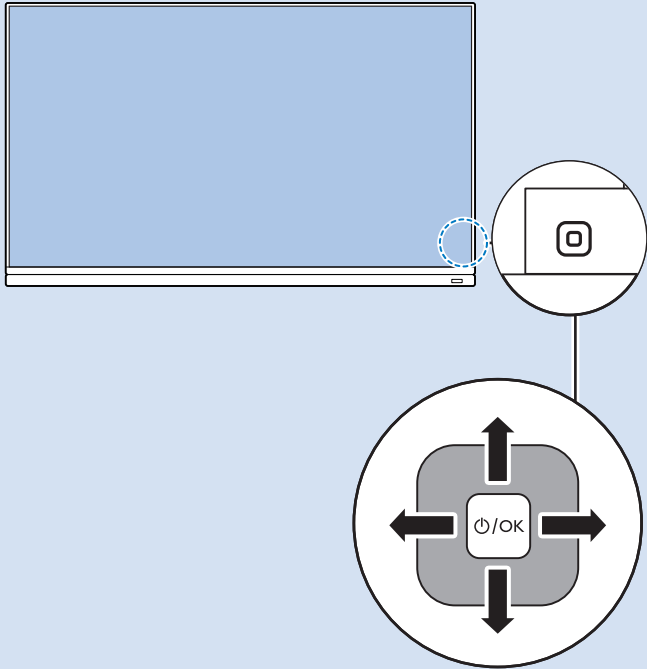

5

6

Home Theatre System - HDMI 1 ARC

Digital Audio System - OPTICAL

Headphones

Wired Network - Freeview

Network - Wireless

Network - Wired

Computer - HDMI

USB Flash Drive

USB Hard Drive

Multimedia Player (UHD Video source)

Video Player - YPbPr, L/R

Video Player - CVBS, L/R

Blu ray - HDMI

MHL

VESA (x, y)
49" (123 cm) 200x200 mm M6
55" (139 cm) 300x200 mm M6

All registered and unregistered trademarks are property of their respective owners.
Specifications are subject to change without notice.
Philips and the Philips' shield emblem are trademarks of Koninklijke Philips N.V.
and are used under license from Koninklijke Philips N.V.
2018 © TP Vision Europe B.V. All rights reserved.