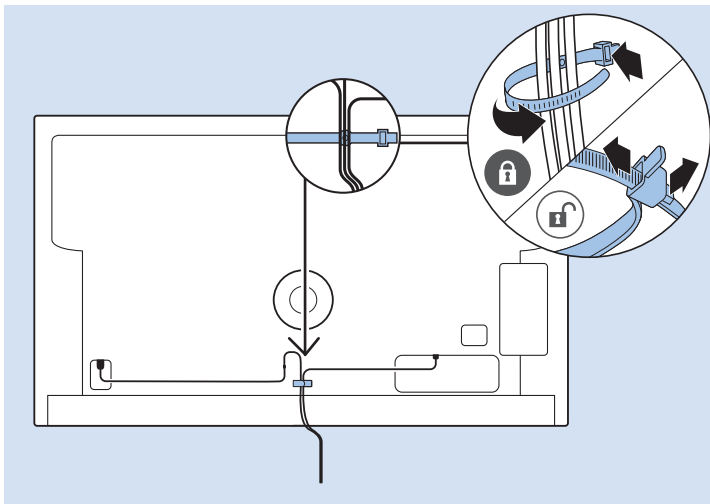

VESA (x, y)
49" (123 cm) 200x200 mm M6
55" (139 cm) 300x200 mm M6

All registered and unregistered trademarks are property of their respective owners.
Specifications are subject to change without notice.
Philips and the Philips' shield emblem are trademarks of Koninklijke Philips N.V.
and are used under license from Koninklijke Philips N.V.
2018 © TP Vision Europe B.V. All rights reserved.