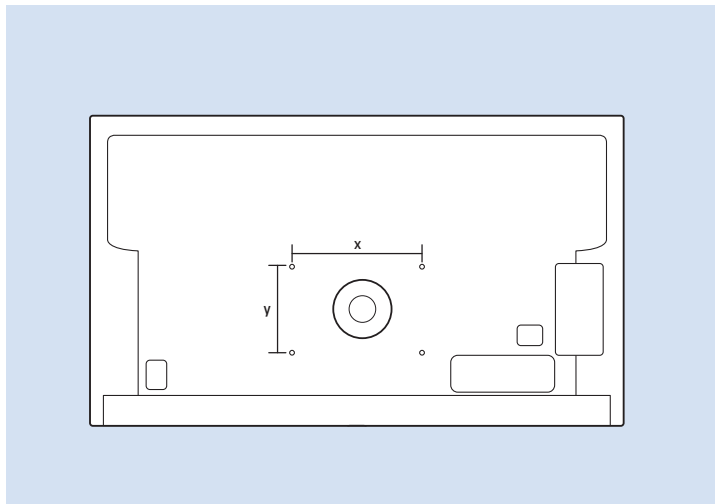

VESA (x, y)
49" (123 cm) 200x200 mm M6
55" (139 cm) 300x200 mm M6

All registered and unregistered trademarks are property of their respective owners.
Specifications are subject to change without notice.
Philips and the Philips' shield emblem are trademarks of Koninklijke Philips N.V.
and are used under license from Koninklijke Philips N.V.
2018 © TP Vision Europe B.V. All rights reserved.