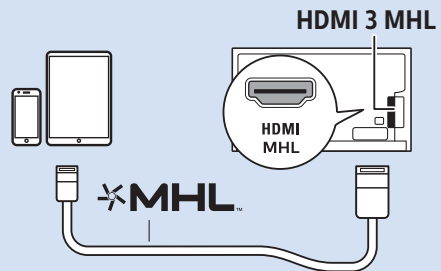

5

6

Home Theatre System - HDMI 1 ARC

Digital Audio System - OPTICAL

Headphones

Wired Network - Freeview

Network - Wireless

Network - Wired

Computer - HDMI

USB Flash Drive

USB Hard Drive

Multimedia Player (UHD Video source)

Video Player - YPbPr, L/R

Video Player - CVBS, L/R

Blu ray - HDMI

MHL

VESA (x, y)
49" (123 cm) 200x200 mm M6
55" (139 cm) 300x200 mm M6

All registered and unregistered trademarks are property of their respective owners.
Specifications are subject to change without notice.
Philips and the Philips' shield emblem are trademarks of Koninklijke Philips N.V.
and are used under license from Koninklijke Philips N.V.
2018 © TP Vision Europe B.V. All rights reserved.