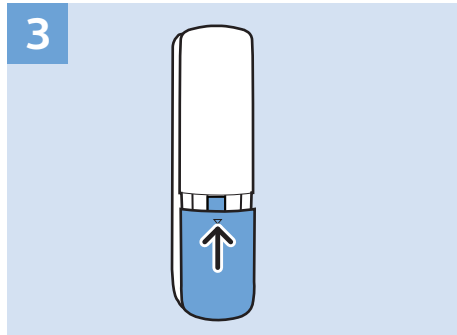

VESA (x, y)
49" (123 cm) 200x200 mm M6
55" (139 cm) 300x200 mm M6

All registered and unregistered trademarks are property of their respective owners.
Specifications are subject to change without notice.
Philips and the Philips' shield emblem are trademarks of Koninklijke Philips N.V.
and are used under license from Koninklijke Philips N.V.
2018 © TP Vision Europe B.V. All rights reserved.