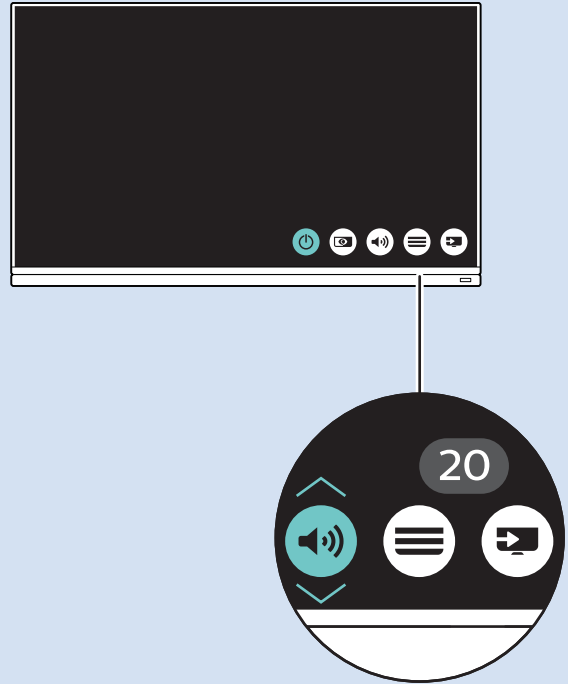

5

6

Home Theatre System - HDMI 1 ARC

Digital Audio System - OPTICAL

Headphones

Wired Network - Freeview

Network - Wireless

Network - Wired

Computer - HDMI

USB Flash Drive

USB Hard Drive

Multimedia Player (UHD Video source)

Video Player - YPbPr, L/R

Video Player - CVBS, L/R

Blu ray - HDMI

MHL

VESA (x, y)
49" (123 cm) 200x200 mm M6
55" (139 cm) 300x200 mm M6

All registered and unregistered trademarks are property of their respective owners.
Specifications are subject to change without notice.
Philips and the Philips' shield emblem are trademarks of Koninklijke Philips N.V.
and are used under license from Koninklijke Philips N.V.
2018 © TP Vision Europe B.V. All rights reserved.