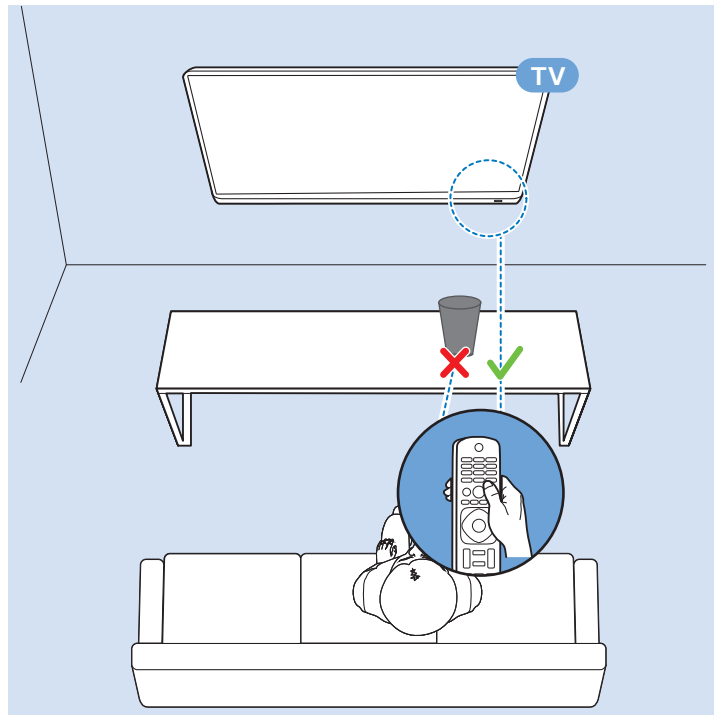

VESA (x, y)
49" (123 cm) 200x200 mm M6
55" (139 cm) 300x200 mm M6

All registered and unregistered trademarks are property of their respective owners.
Specifications are subject to change without notice.
Philips and the Philips' shield emblem are trademarks of Koninklijke Philips N.V.
and are used under license from Koninklijke Philips N.V.
2018 © TP Vision Europe B.V. All rights reserved.