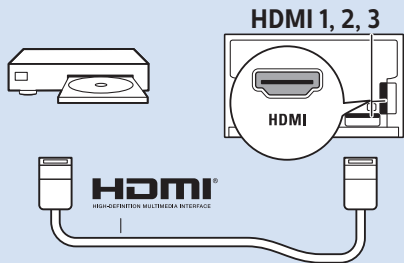

5

6

Home Theatre System - HDMI 1 ARC

Digital Audio System - OPTICAL

Headphones

Wired Network - Freeview

Network - Wireless

Network - Wired

Computer - HDMI

USB Flash Drive

USB Hard Drive

Multimedia Player (UHD Video source)

Video Player - YPbPr, L/R

Video Player - CVBS, L/R

Blu ray - HDMI

MHL