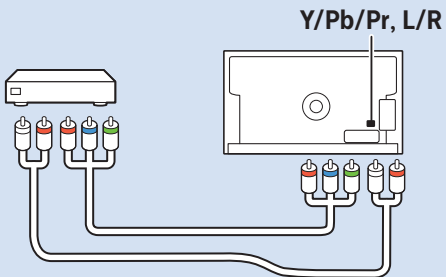

Computer - HDMI

USB Flash Drive

USB Hard Drive

Multimedia Player (UHD Video source)

Video Player - YPbPr, L/R

Video Player - CVBS, L/R

Blu ray - HDMI

MHL

VESA (x, y)
49" (123 cm) 200x200 mm M6
55" (139 cm) 300x200 mm M6

All registered and unregistered trademarks are property of their respective owners.
Specifications are subject to change without notice.
Philips and the Philips' shield emblem are trademarks of Koninklijke Philips N.V.
and are used under license from Koninklijke Philips N.V.
2018 © TP Vision Europe B.V. All rights reserved.