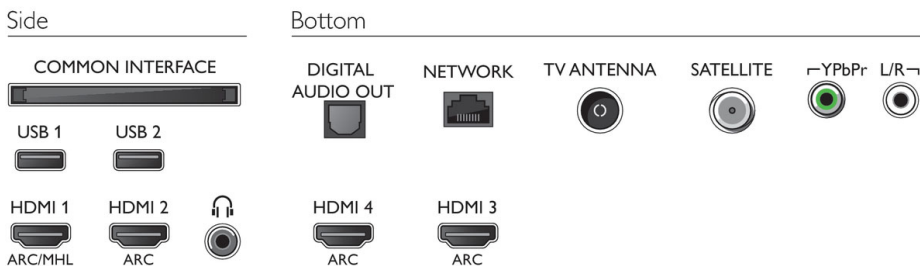

Connections

Issue date 2018-11-30

Version: 9.0.1

12 NC: 8670 001 52487
EAN: 87 18863 01548 3

© 2018 Koninklijke Philips N.V.
All Rights reserved.

Specifications are subject to change without notice.
Trademarks are the property of Koninklijke Philips N.V.
or their respective owners.

www.philips.com

* EPG and actual visibility (up to 8 days) is country and operator dependent.
* Android App offerings vary per country. For more details please visit your local Google Play Store.
* Energy consumption in kWh per year, based on the power consumption of the television operating 4 hours per day for 365 days. The actual energy consumption will depend on how the television is used.
* The TV supports DVB reception for 'Free to air' broadcast. Specific DVB operators may not be supported. An up to date list can be found in the FAQ section of the Philips support website. For some operators Conditional Access and subscription are required. Contact your operator for more information.
* Philips TV Remote app and related functionalities vary per TV model, operator, and country, as well as smart device model and OS. For more details please visit: www.philips.com/TVRemoteapp.
* Smart TV app offerings vary per TV model and country. For more details please visit: www.philips.com/smarttv.
* USB recording for digital channels only, recordings may be limited by broadcast copy protection (CI+). Country and channel restrictions may apply.
* Please note that your Amazon Apps may not always be available in your country. (Currently Amazon apps works only in UK, Germany, Austria)
* This television contains lead only in certain parts or components where no technology alternatives exist in accordance with existing exemption clauses under the RoHS Directive.
* Google Assistant built-in will come as a software update for 2018 Android TVs.
* Its functionality is subject to ChromeCast built-in apps and smart devices. For more details, please visit ChromeCast built-in product pages.