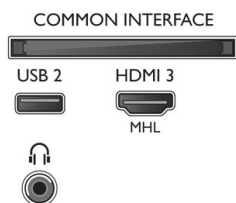

Color & Finishing

- TV Front: Dark Silver

Accessories

- Included accessories: Remote Control, 2 x AAA Batteries, Power cord, Quick start guide, Legal and safety brochure, Table top stand

Connections

Side

Rear