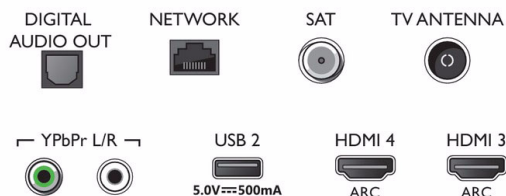

Bottom

Issue date 2019-09-19

Version: 3.2.1

12 NC: 8670 001 58229
EAN: 87 18863 01994 8

© 2019 Koninklijke Philips N.V.
All Rights reserved.

Specifications are subject to change without notice.
Trademarks are the property of Koninklijke Philips N.V.
or their respective owners.

www.philips.com

* EPG and actual visibility (up to 8 days) is country- and operator-dependent.
* Android App offerings vary per country. For more details please visit your local Google Play Store.
* Energy consumption in kWh per year based on the power consumption of the television operating 4 hours per day for 365 days. The actual energy consumption will depend on how the television is used.
* The TV supports DVB reception for 'Free to air' broadcast. Specific DVB operators may not be supported. An up to date list can be found in the FAQ section of the Philips support website. For some operators Conditional Access and subscription are required. Contact your operator for more information.
* Philips TV Remote app and related functionalities vary per TV model, operator and country, as well as smart device model and OS. For more details please visit: www.philips.com/TVRemoteapp.
* Smart TV app availability varies per TV model and country. For more details please visit: www.philips.com/smarttv.
* USB recording for digital channels only, recordings may be limited by broadcast copy protection (CI+). Country and channel restrictions may apply.
* Please note that your Amazon Apps may not always be available in your country. (Currently Amazon apps works only in the UK, Germany and Austria)
* This television contains lead only in certain parts or components where no technology alternatives exist in accordance with existing exemption clauses under the RoHS Directive.
* Its functionality is subject to ChromeCast built-in apps and smart devices. For more details, please visit ChromeCast built-in product pages.