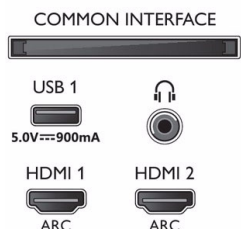

Connections

Side