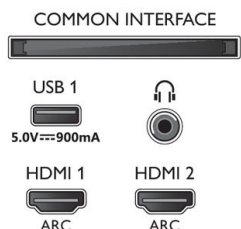

Connections

Side