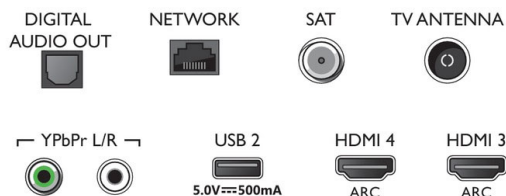

Accessories

- Included accessories: Remote Control, Quick start guide, Legal and safety brochure, Power cord, Mini-jack to L/R cable, Mini-jack to YPbPr cable, Tabletop stand
- Included batteries: 2 x AAA Batteries

Colour & Finish

- TV Front: Light Silver

Connections

Side

Bottom

Issue date 2020-05-08

Version: 5.2.1

12 NC: 8670 001 58229
EAN: 87 18863 01994 8