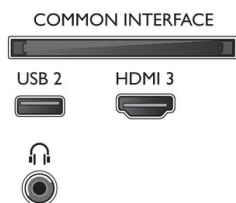

Dimensions

- Box dimensions (W x H x D): 1240.0 x 800.0 x 150.0 mm

- Set dimensions (W x H x D): 1127.6 x 655.3 x 85.9 mm
- Set dimensions with stand (W x H x D): 1127.6 x 676.1 x 244.7 mm
- Stand dimensions (W x H x D): 769.0 x 20.8 x 244.7 mm
- Product weight: 11.3 kg
- Product weight (+stand): 11.5 kg
- Weight incl. Packaging: 16.1 kg
- VESA wall mount compatible: 200 x 200 mm

Accessories

- Included accessories: Remote Control, 2 x AAA Batteries, Quick start guide, Legal and safety brochure, Tabletop stand, Power cord

Colour & Finish

- TV Front: Black High Gloss

Connections

Side