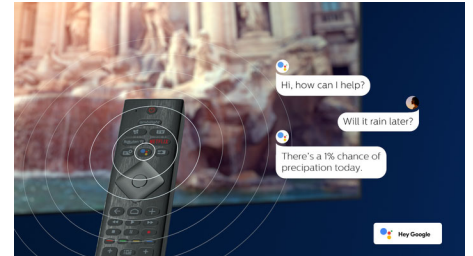

### 4K UHD HDR

Your Philips 4K UHD TV is compatible with all major HDR formats, including HDR10+ and

58PUS8505/12

Dolby Vision. Whether it's a must-watch series or the latest video game, shadows will be deeper. Bright surfaces will shine. Colours will be truer.

### Voice assistant

Control your Philips Android TV with your voice. Want to play a game, watch Netflix or find content and apps in the Google Play store? Just tell your TV. You can even command all Google Assistant-compatible smart home devices, like dimming the lights and setting the thermostat on movie night. Without leaving the sofa. The days of searching for the TV remote are over. Now you can use your voice to control your Philips smart TV via Alexa-enabled devices, like Amazon Echo. Turn your TV on, change the channel, switch to your gaming console and more with Alexa.