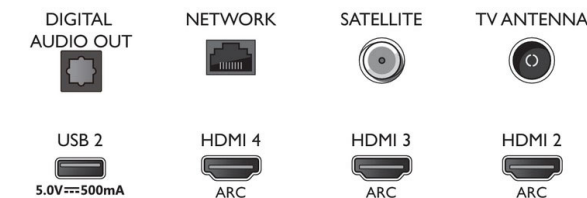

Bottom

Issue date 2020-11-25

Version: 8.3.1

12 NC: 8670 001 65539
EAN: 87 18863 02297 9

© 2020 Koninklijke Philips N.V.
All Rights reserved.

Specifications are subject to change without notice.
Trademarks are the property of Koninklijke Philips N.V.
or their respective owners.

www.philips.com

* EPG and actual visibility (up to 8 days) is country- and operator-dependent.

* Android App offerings vary per country. For more details please visit your local Google Play Store.

* Memory size (Flash): 16 GB (the actual available disk space may differ depending on e.g. (pre-)installed apps, installed operating system etc.)

* Energy consumption in kWh per year based on the power consumption of the television operating 4 hours per day for 365 days. The actual energy consumption will depend on how the television is used.

* The TV supports DVB reception for 'Free to air' broadcast. Specific DVB operators may not be supported. An up to date list can be found in the FAQ section of the Philips support website. For some operators Conditional Access and subscription are required. Contact your operator for more information.

* Philips TV Remote app and related functionalities vary per TV model, operator and country, as well as smart device model and OS. For more details please visit: www.philips.com/TVRemoteapp.

* Smart TV app availability varies per TV model and country. For more details please visit: www.philips.com/smarttv.

* USB recording for digital channels only, recordings may be limited by broadcast copy protection (CI+). Country and channel restrictions may apply.

* Please note that your Amazon Apps may not always be available in your country. (Currently Amazon apps works only in the UK, Germany and Austria)

* This television contains lead only in certain parts or components where no technology alternatives exist in accordance with existing exemption clauses under the RoHS Directive.